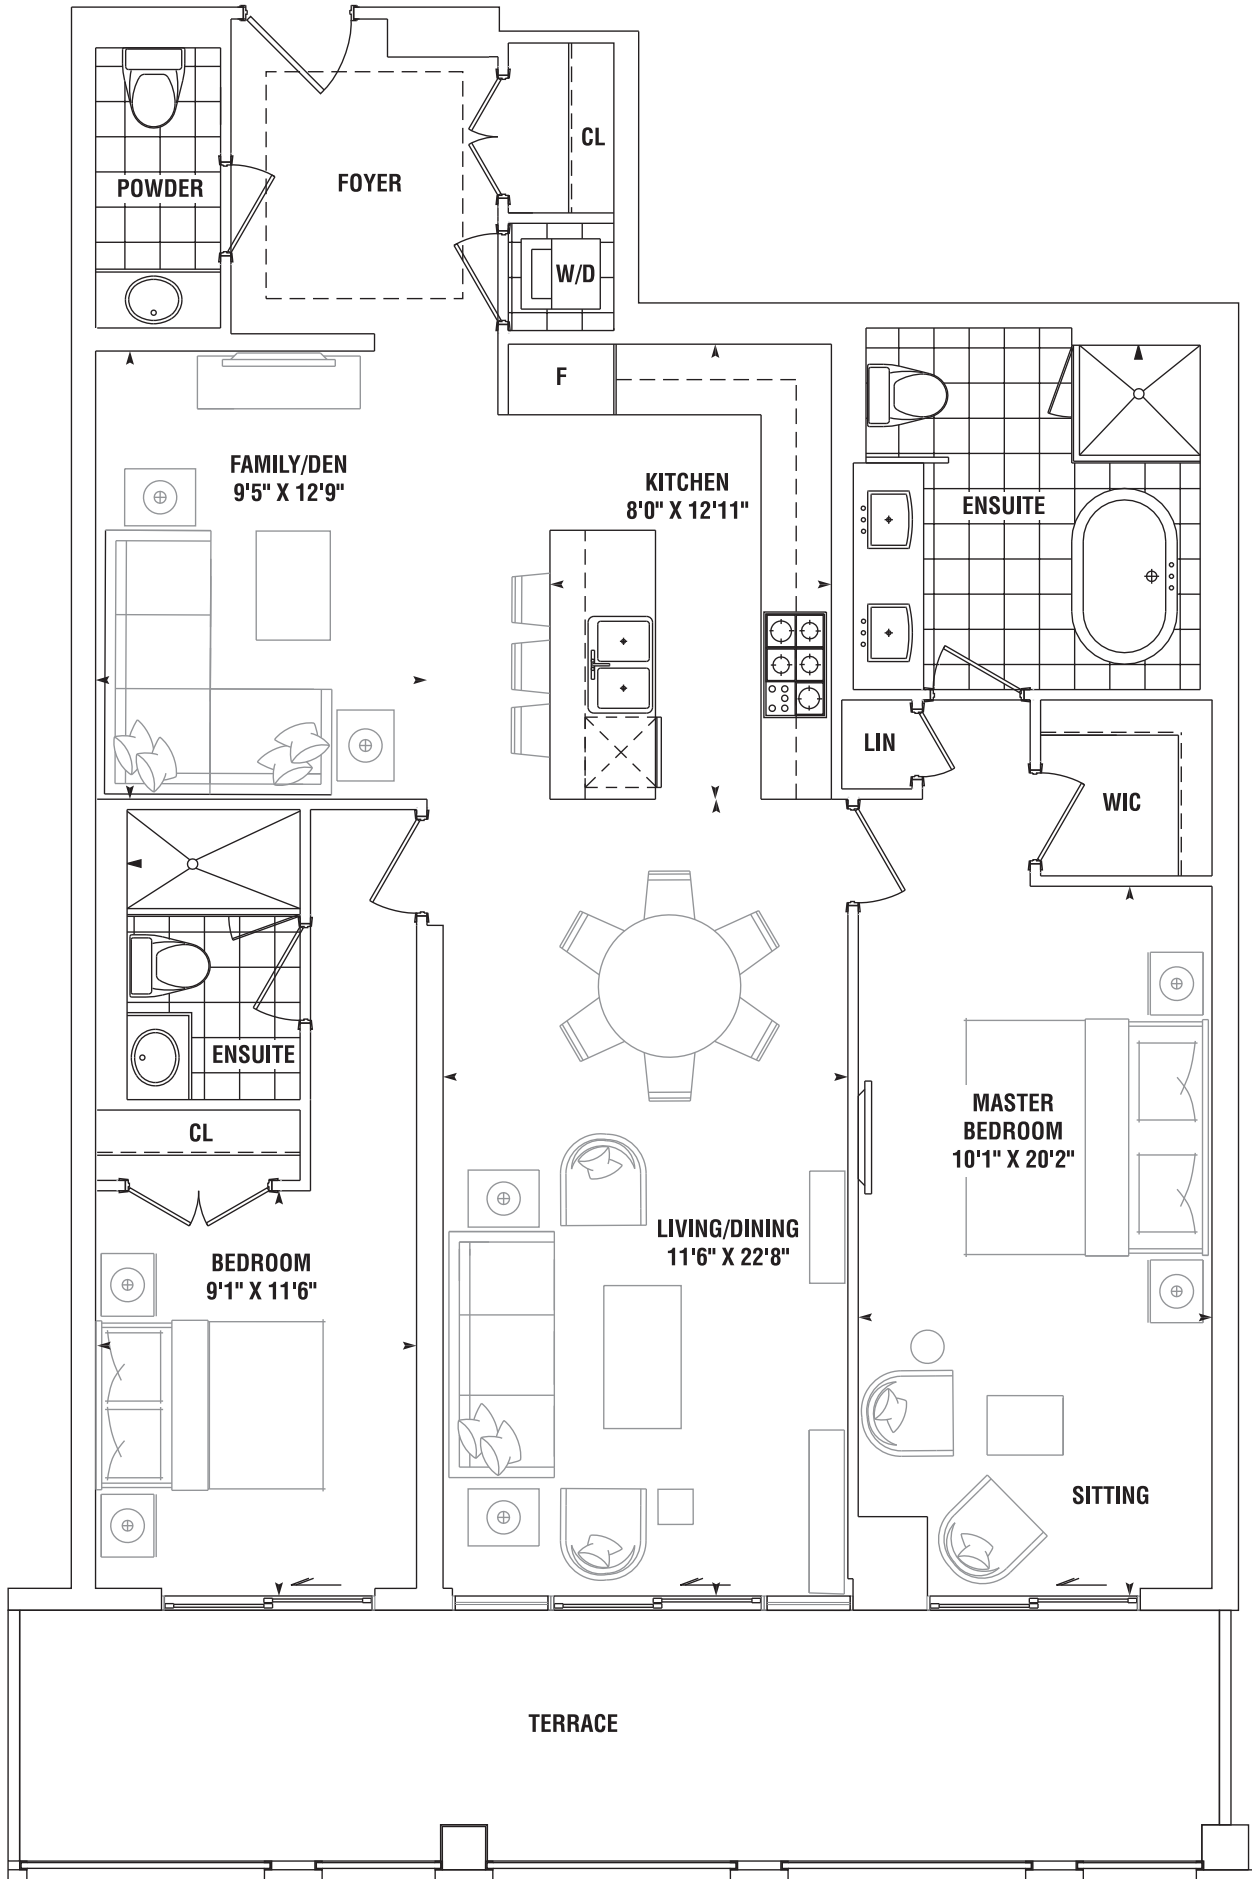

2 BEDROOM PLUS DEN

CARRACK 1338 SQ. FT.

PLUS 213 - 248 SQ. FT. TERRACE

3RD TO 6TH FLOOR

Materials, specifications and floor plans are subject to change without notice. All floor plans are approximate dimensions. Actual usable floor space may vary from the stated floor area. E. & O.E.