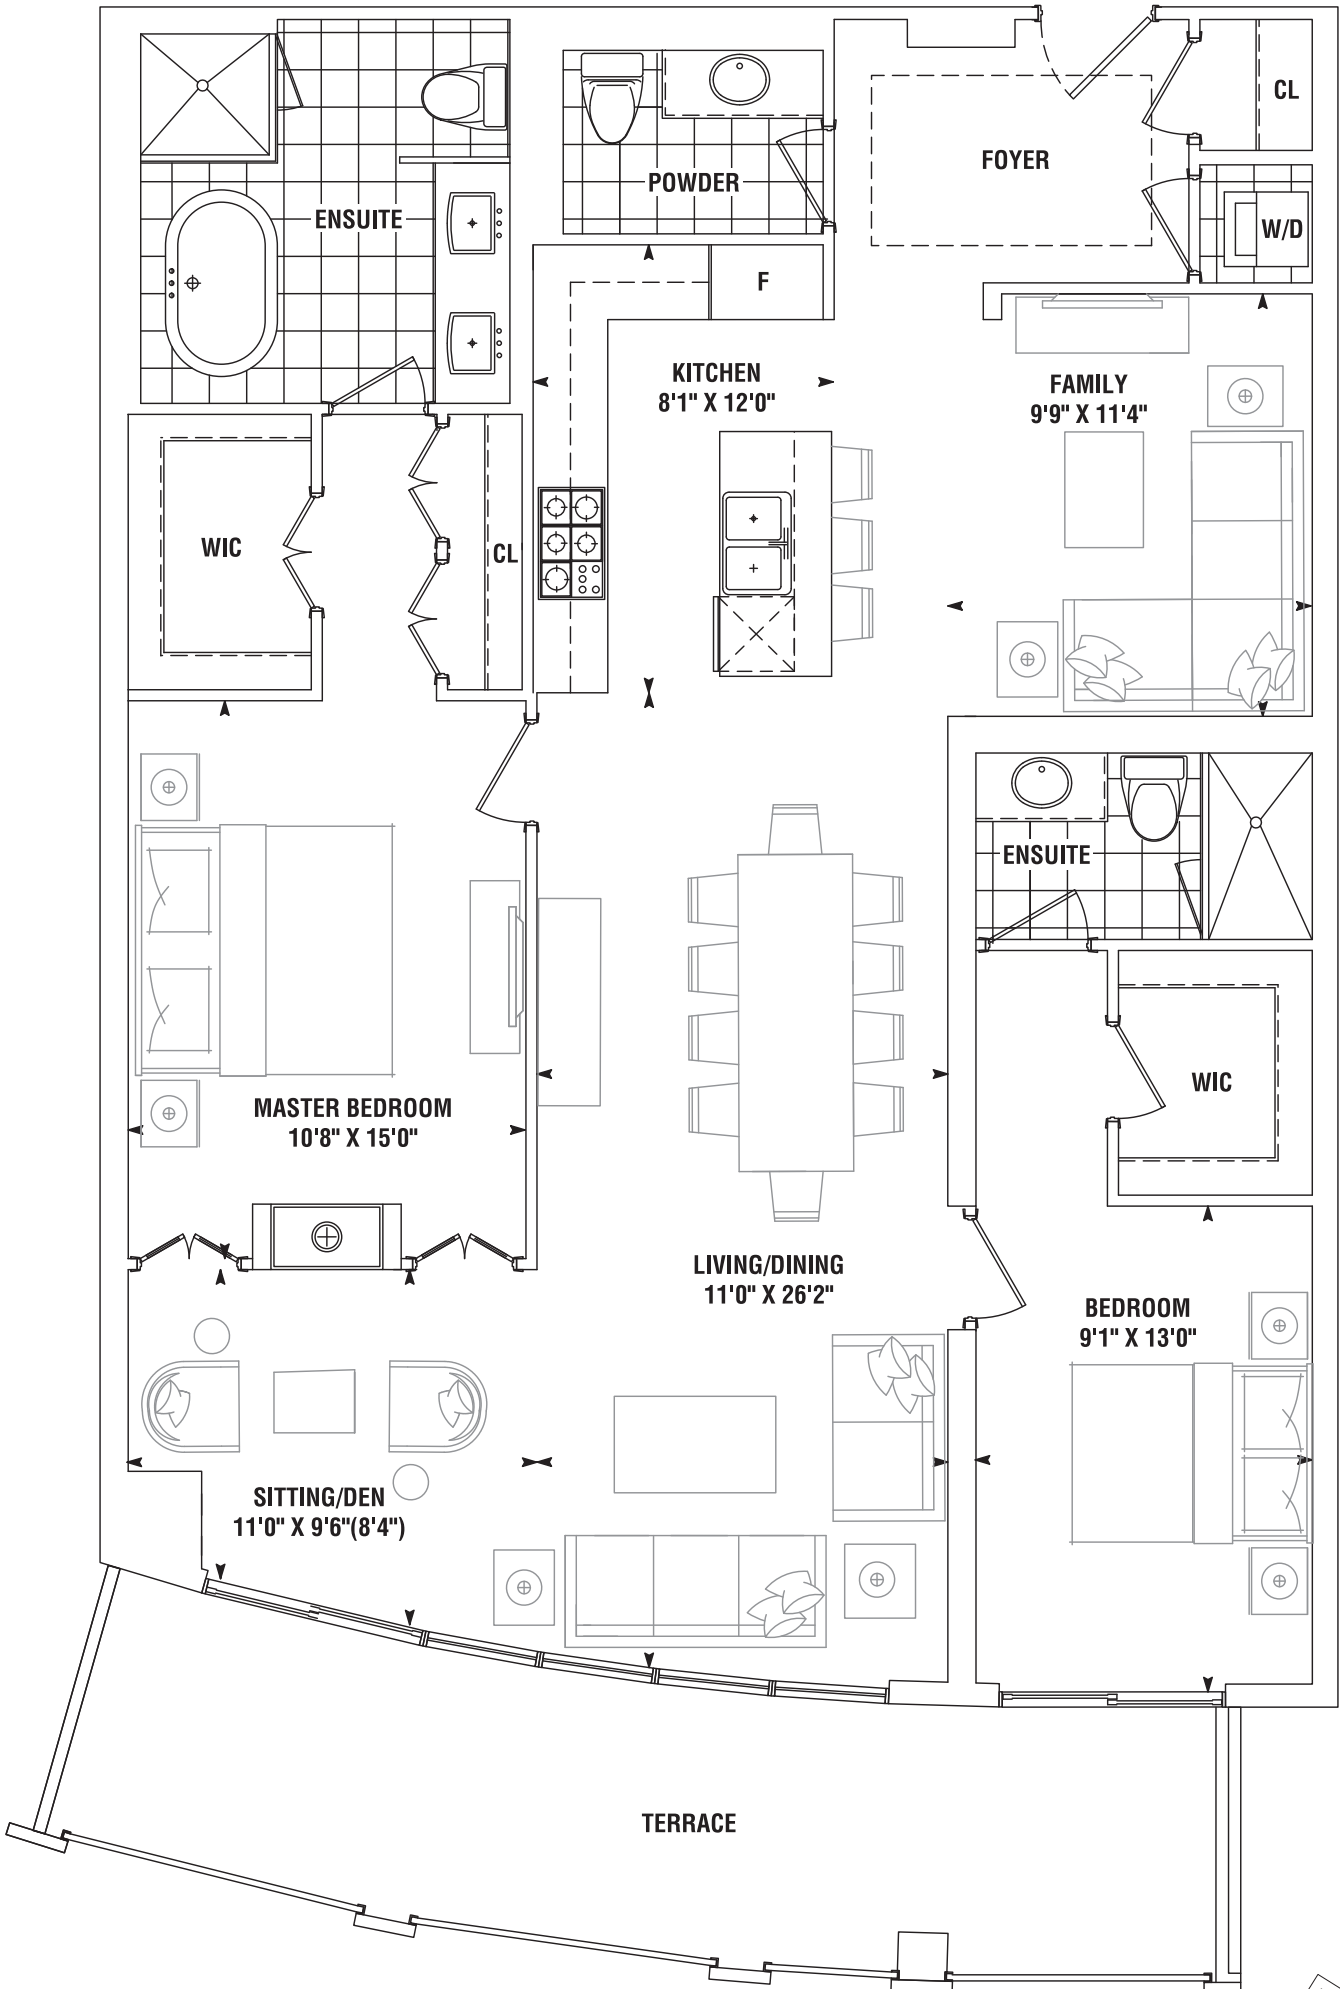

2 BEDROOM PLUS DEN

DURHAM 1452 SQ. FT.

PLUS 228 - 250 SQ. FT. TERRACE

3RD TO 6TH FLOOR