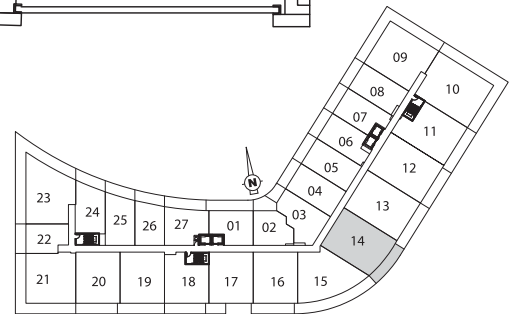

2 BEDROOM PLUS DEN

DURHAM 1452 SQ. FT.

PLUS 228 - 250 SQ. FT. TERRACE

3RD TO 6TH FLOOR