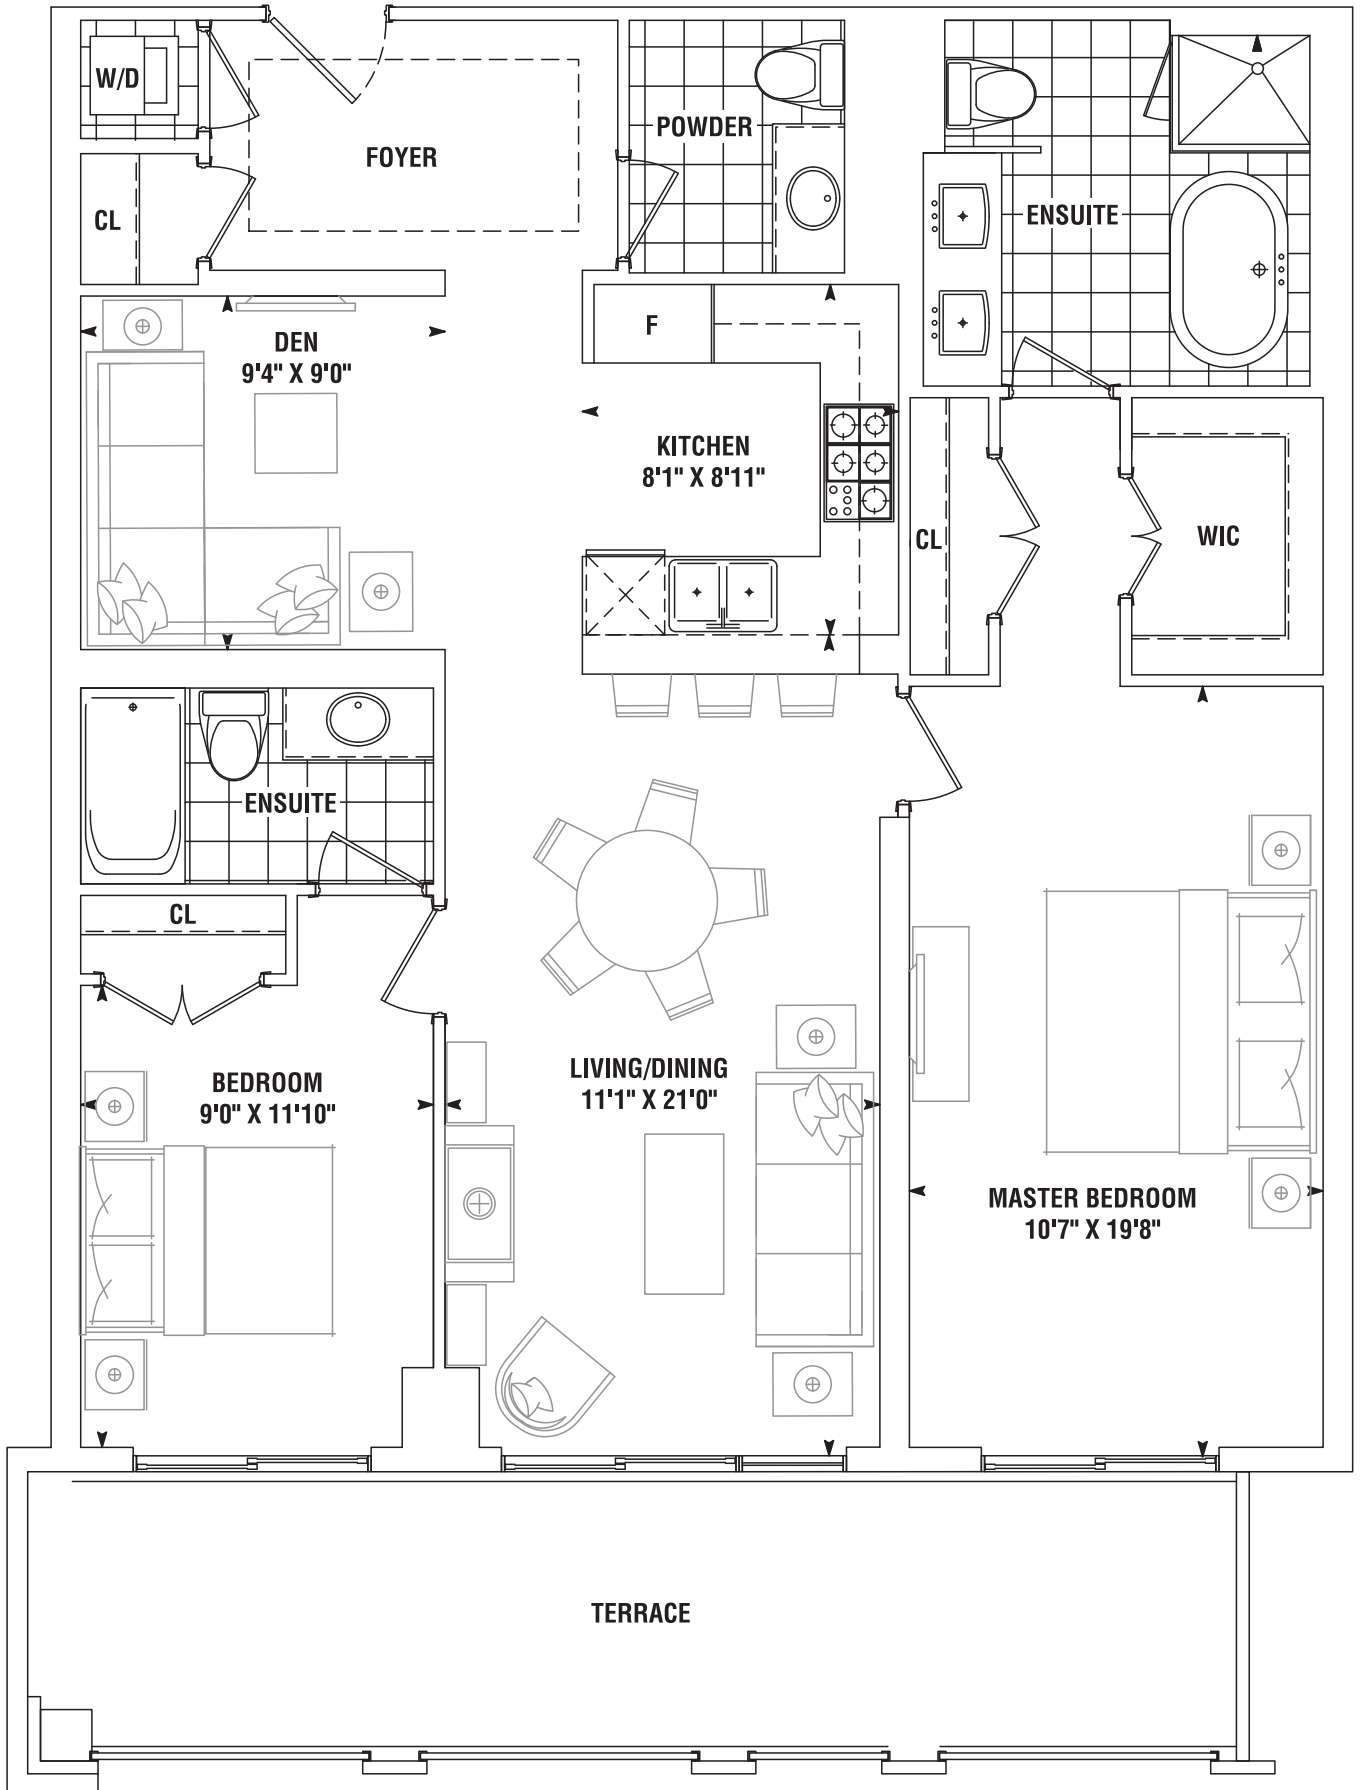

2 BEDROOM PLUS DEN

FELUCCA 1215_{SQ.FT.}

PLUS 210 - 248 SQ. FT. TERRACE

3RD TO 6TH FLOOR