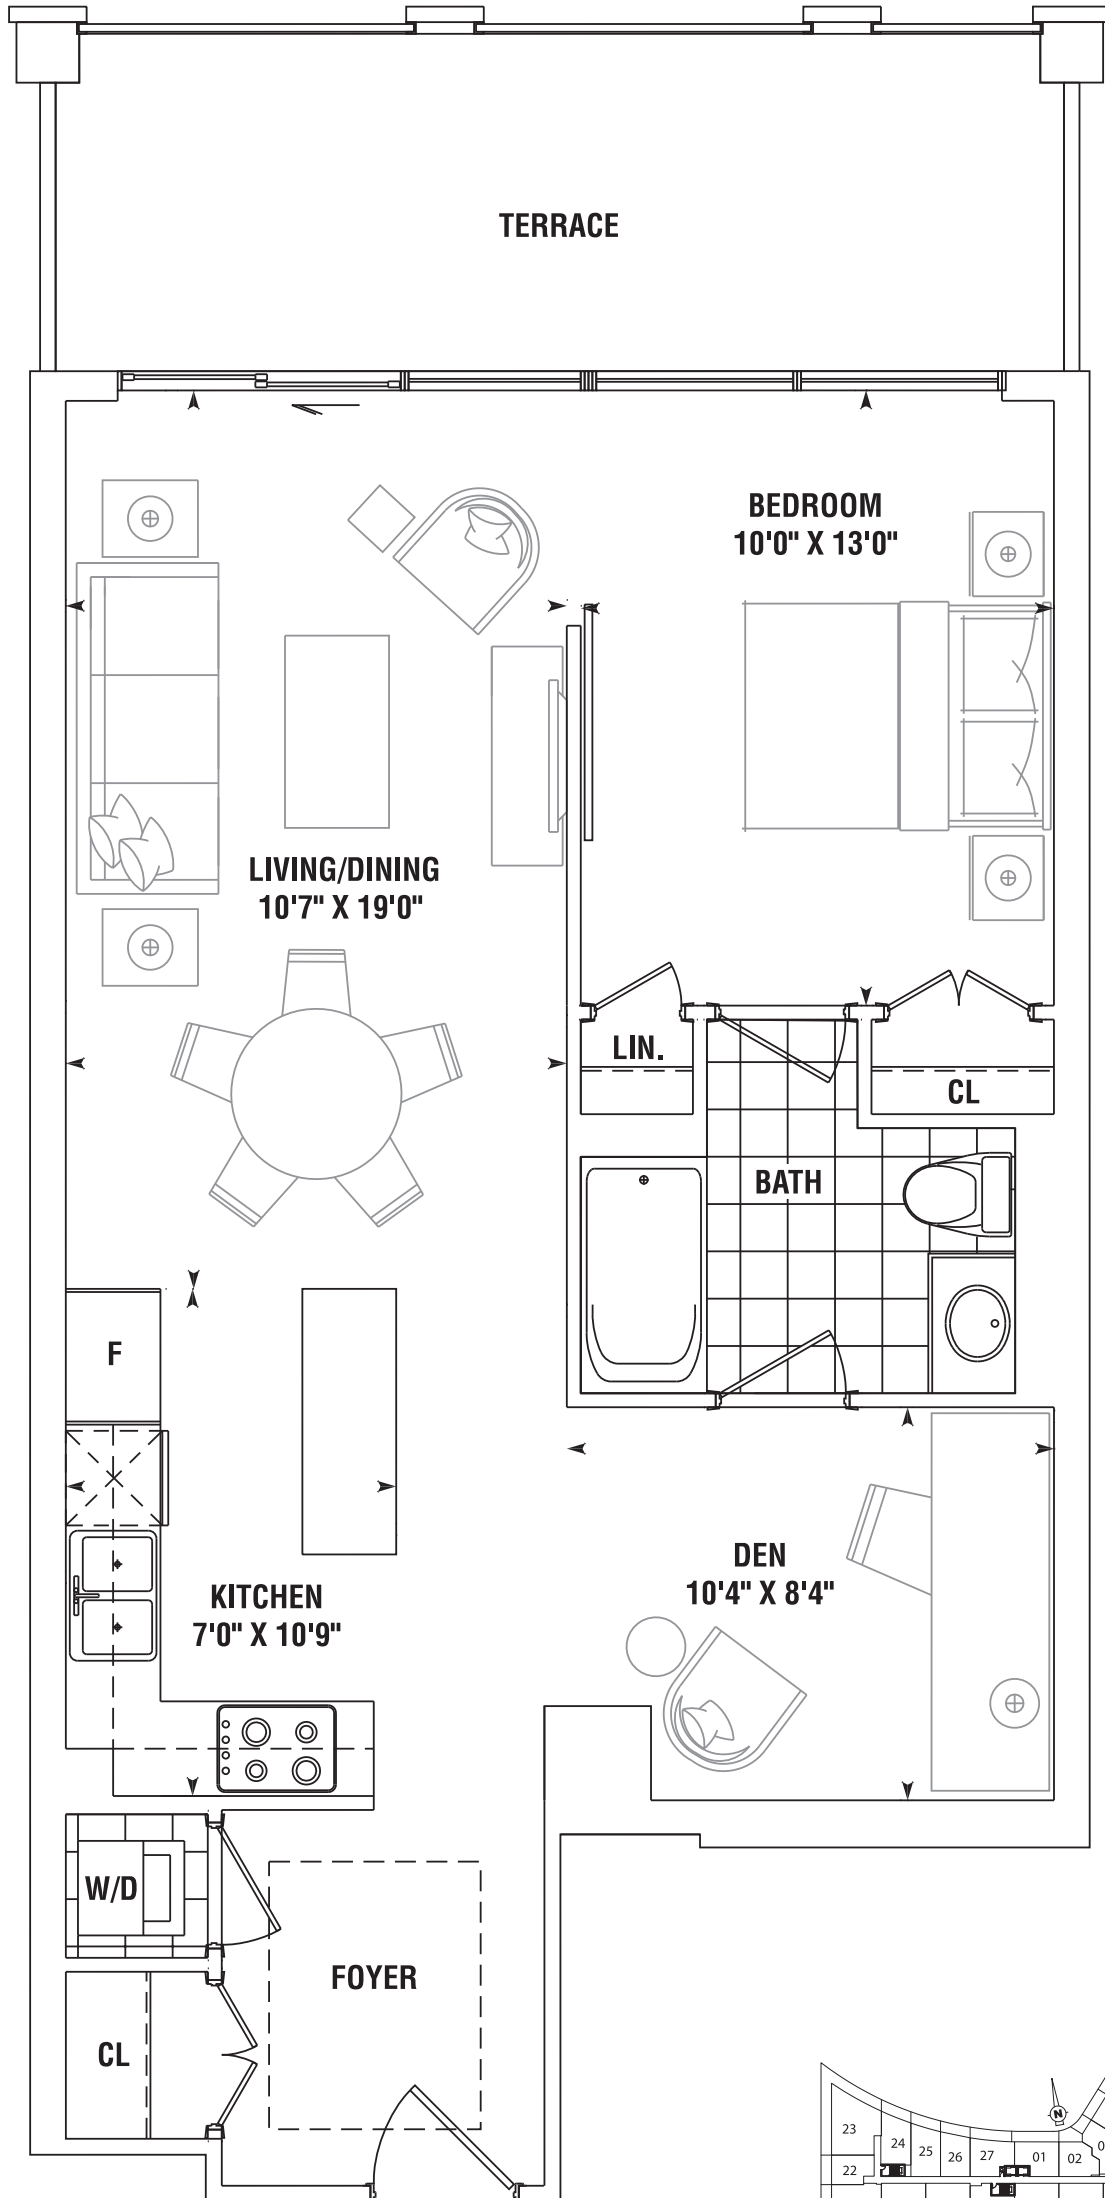

1 BEDROOM PLUS DEN
 SUITE 6 SUITE 7
FERRY 754/758 SQ. FT.
 PLUS 155 SQ. FT. TERRACE

Materials, specifications and floor plans are subject to change without notice. All floor plans are approximate dimensions. Actual usable floor space may vary from the stated floor area. E. & O.E.