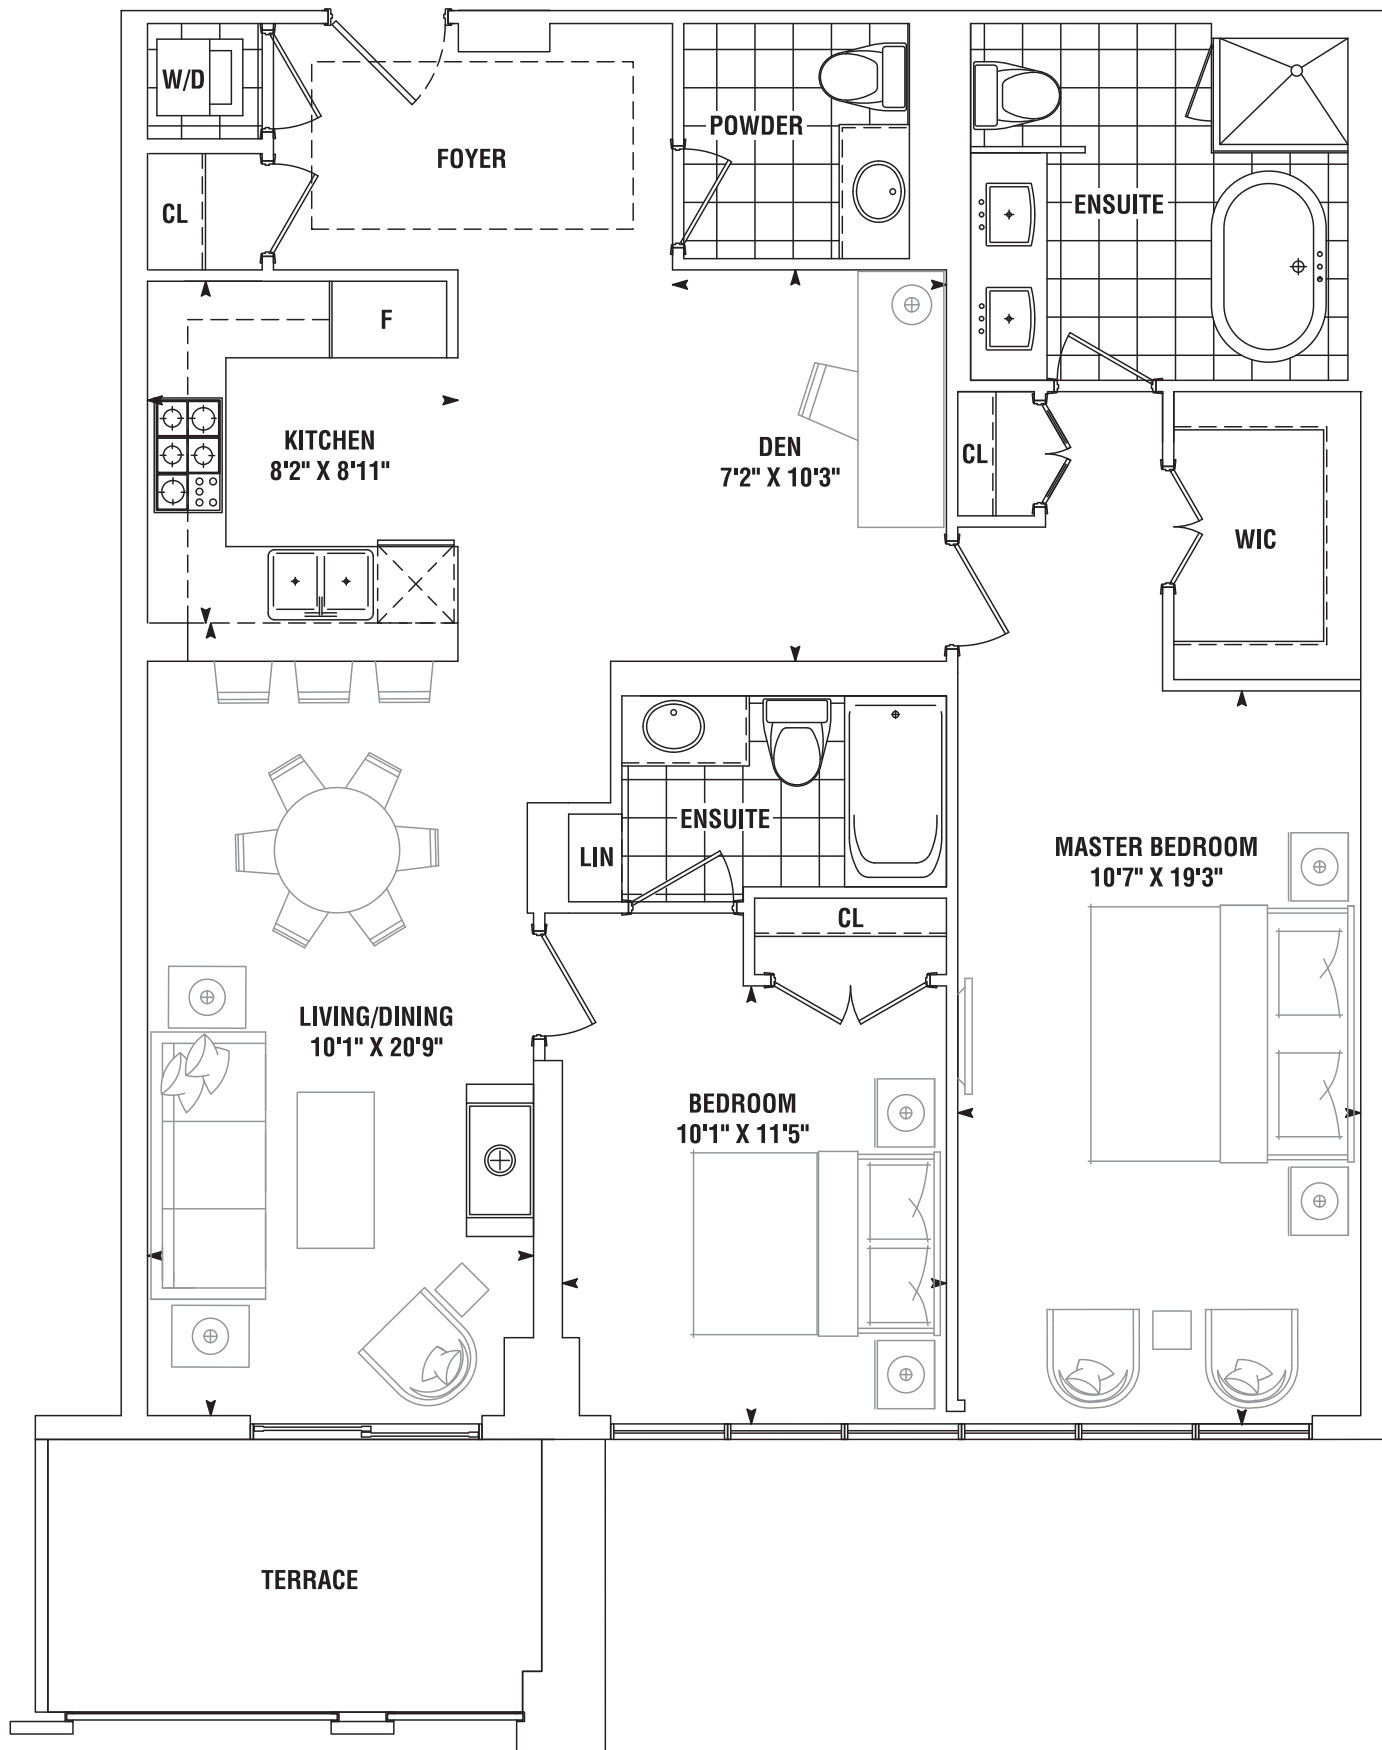

2 BEDROOM PLUS DEN

GAZELA 1217 SQ.FT.

PLUS 53 - 102 SQ. FT. TERRACE

3RD TO 6TH FLOOR