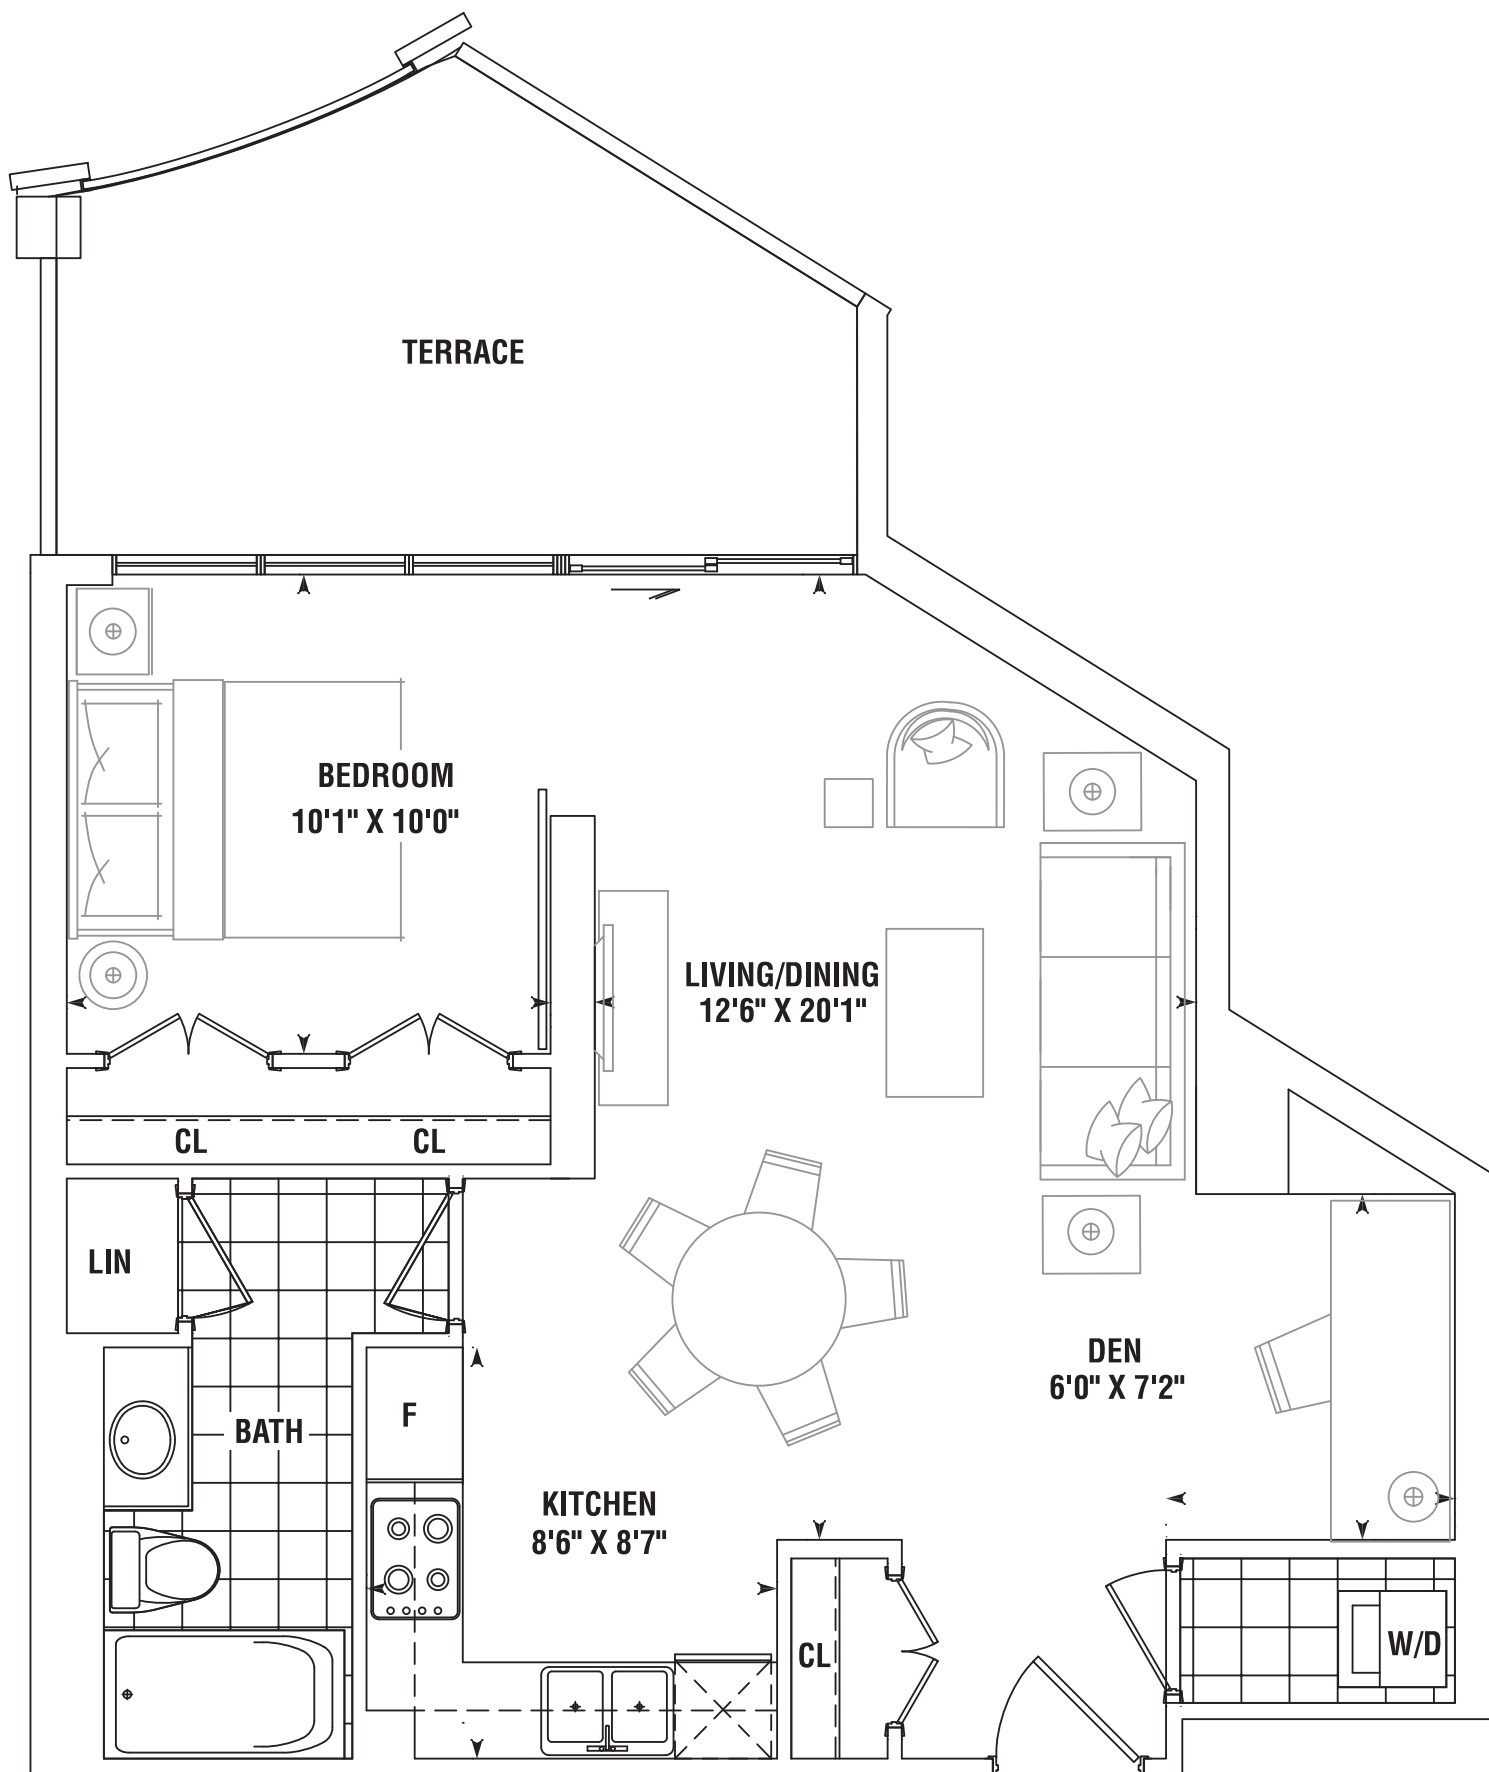

1 BEDROOM PLUS DEN

KAYAK 667 SQ.FT.

PLUS 140 SQ. FT. TERRACE

3RD TO 6TH FLOOR