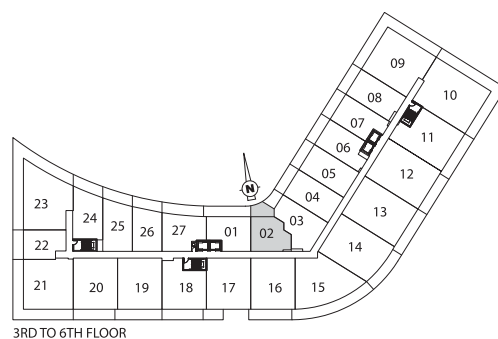

1 BEDROOM PLUS DEN

KAYAK 667 SQ.FT.

PLUS 140 SQ. FT. TERRACE

3RD TO 6TH FLOOR