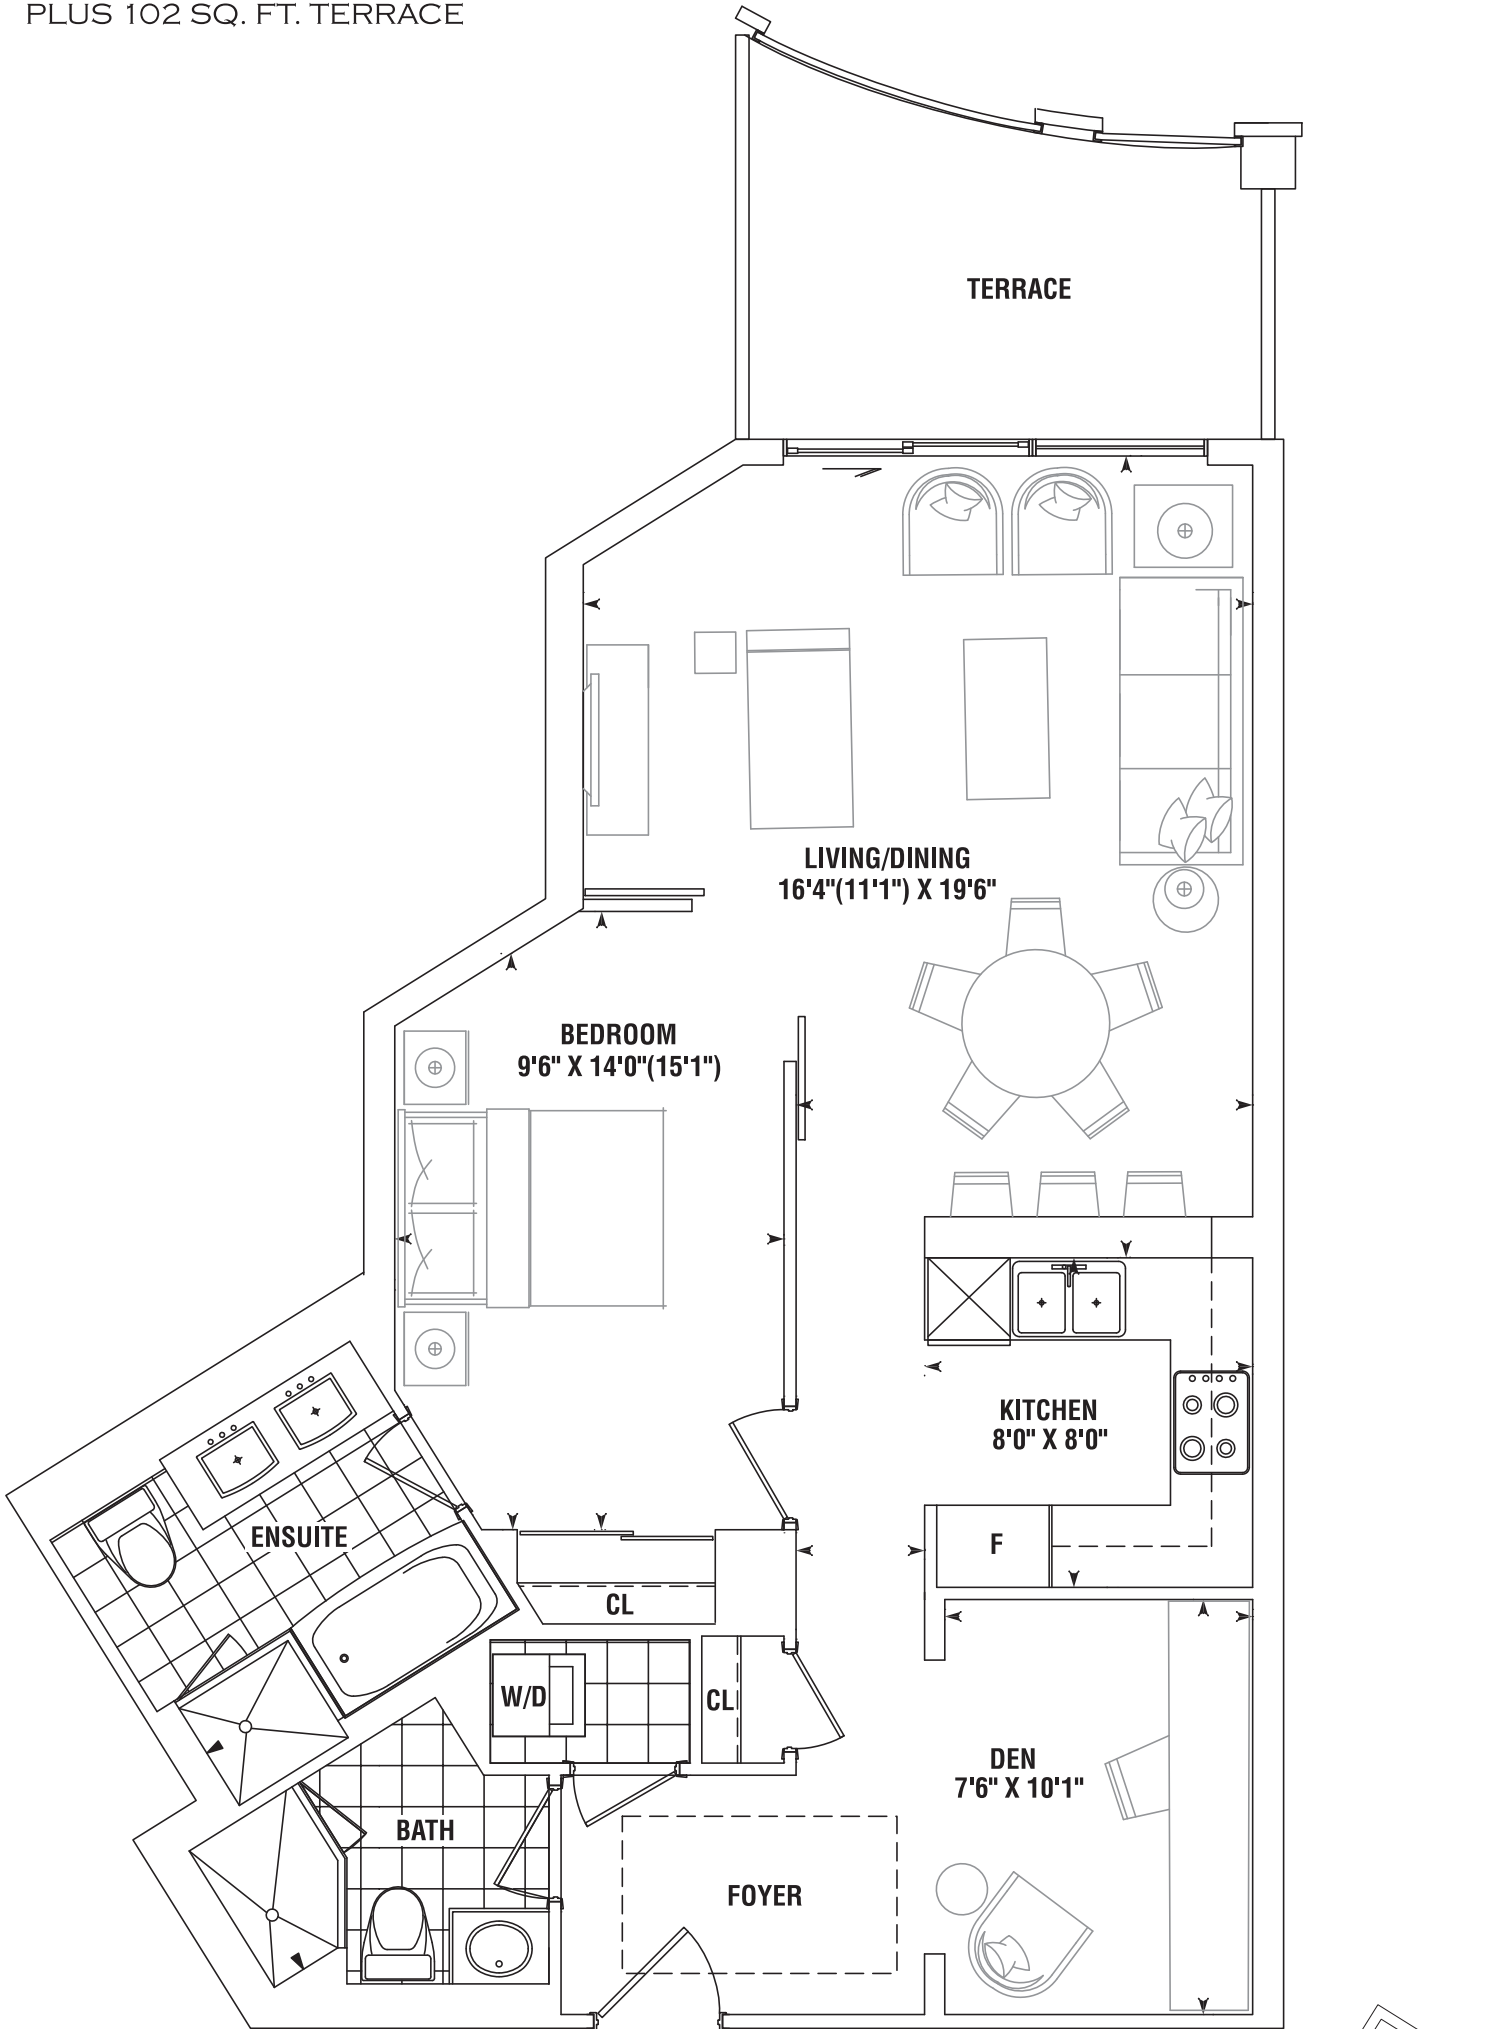

# 1 BEDROOM PLUS DEN

## LONGBOAT 874 SQ. FT.

PLUS 102 SQ. FT. TERRACE

3RD TO 6TH FLOOR

Materials, specifications and floor plans are subject to change without notice. All floor plans are approximate dimensions. Actual usable floor space may vary from the stated floor area. E. & O.E.