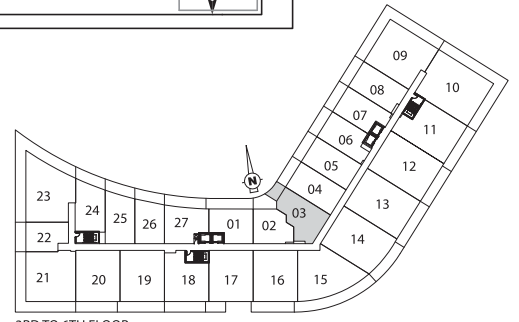

# 1 BEDROOM PLUS DEN

## LONGBOAT 874 SQ. FT.

PLUS 102 SQ. FT. TERRACE

3RD TO 6TH FLOOR

Materials, specifications and floor plans are subject to change without notice. All floor plans are approximate dimensions. Actual usable floor space may vary from the stated floor area. E. & O.E.