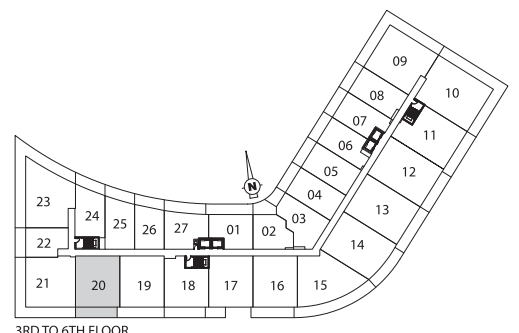

2 BEDROOM PLUS DEN

LUZZU 1215 SQ. FT.

PLUS 218 SQ. FT. TERRACE

3RD TO 6TH FLOOR