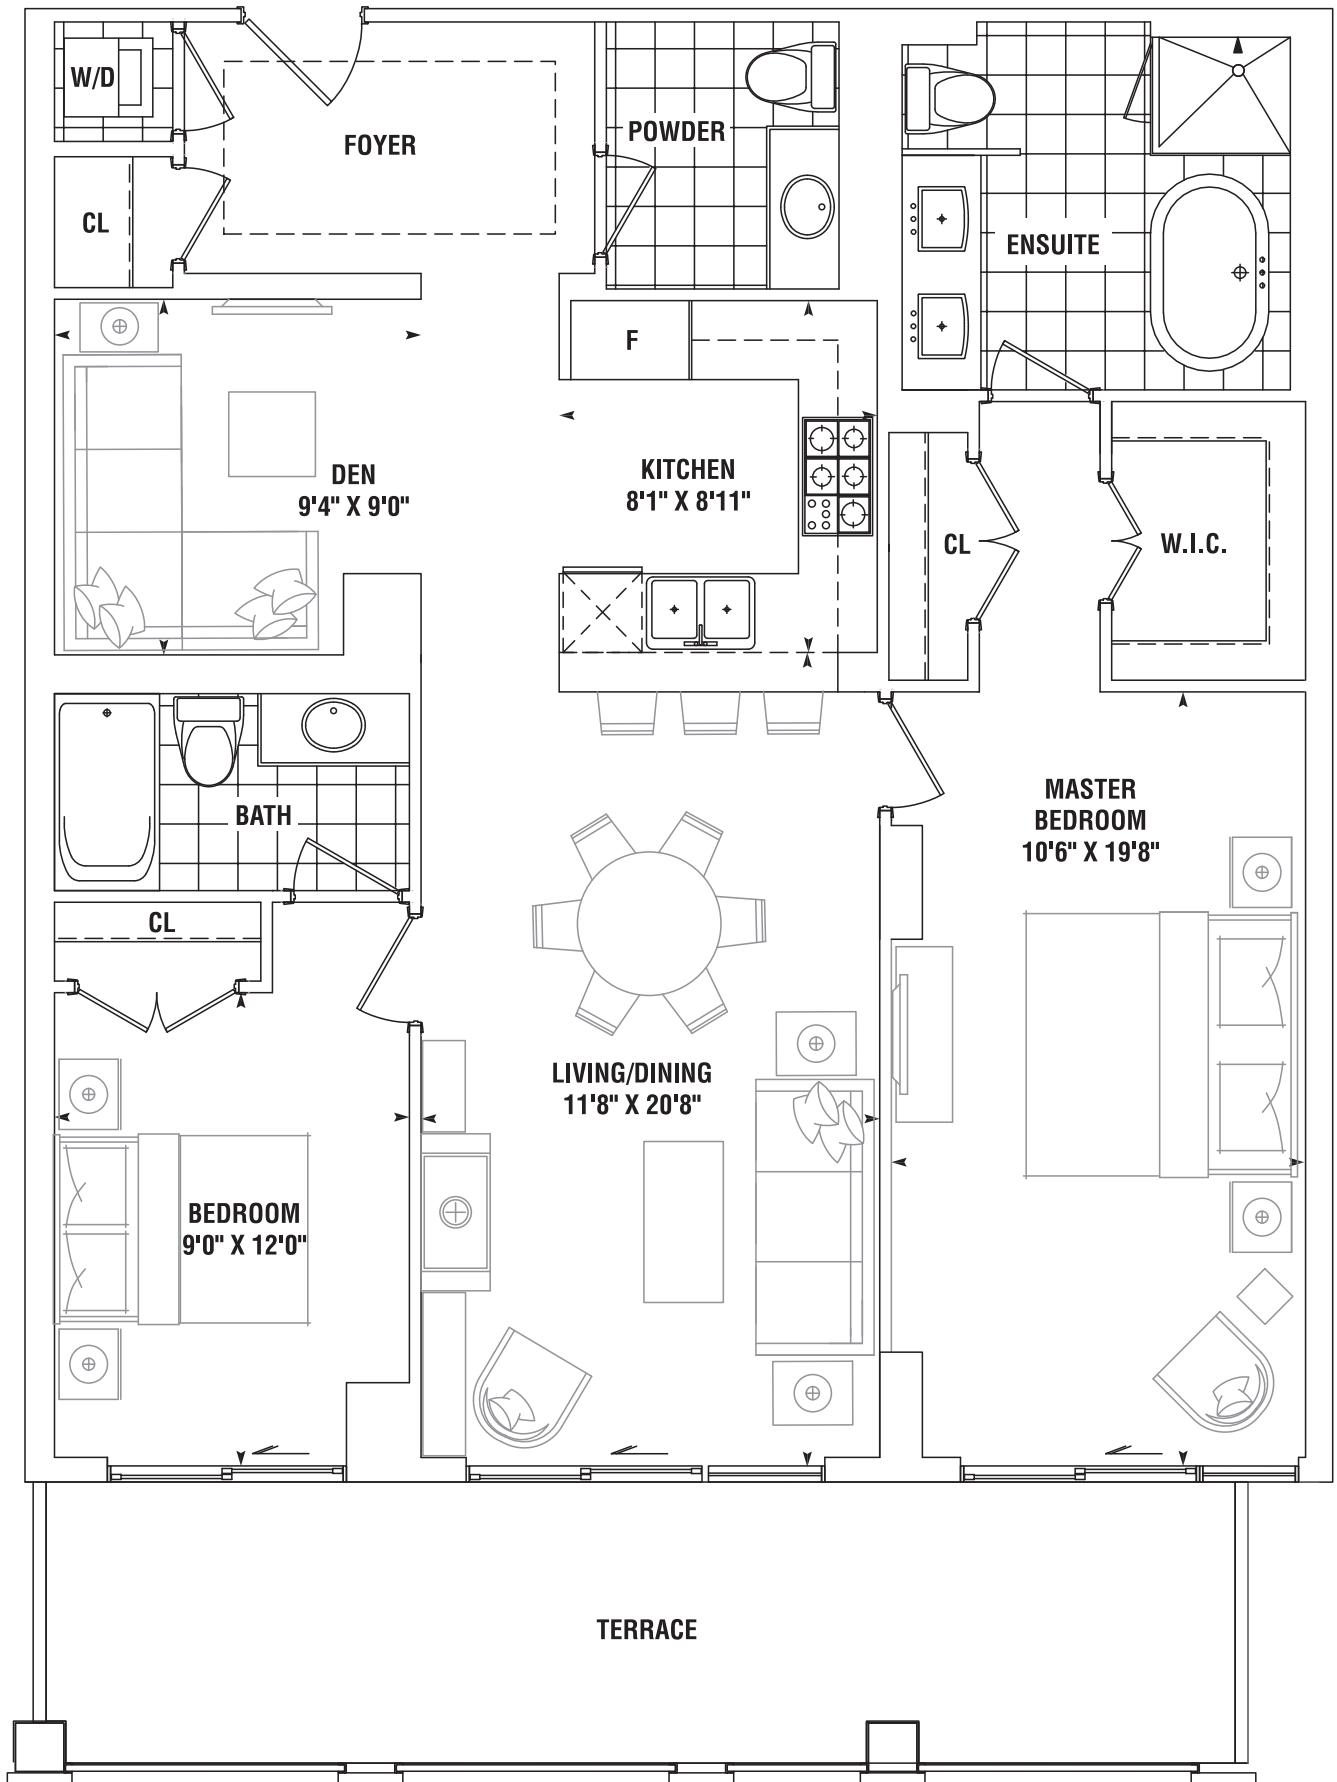

2 BEDROOM PLUS DEN

LUZZU 1215 SQ. FT.

PLUS 218 SQ. FT. TERRACE

3RD TO 6TH FLOOR