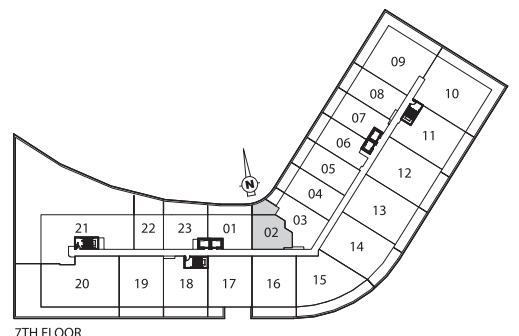

1 BEDROOM PLUS DEN
MELVILLE 667 SQ. FT.
 PLUS 184 SQ. FT. TERRACE

7TH FLOOR