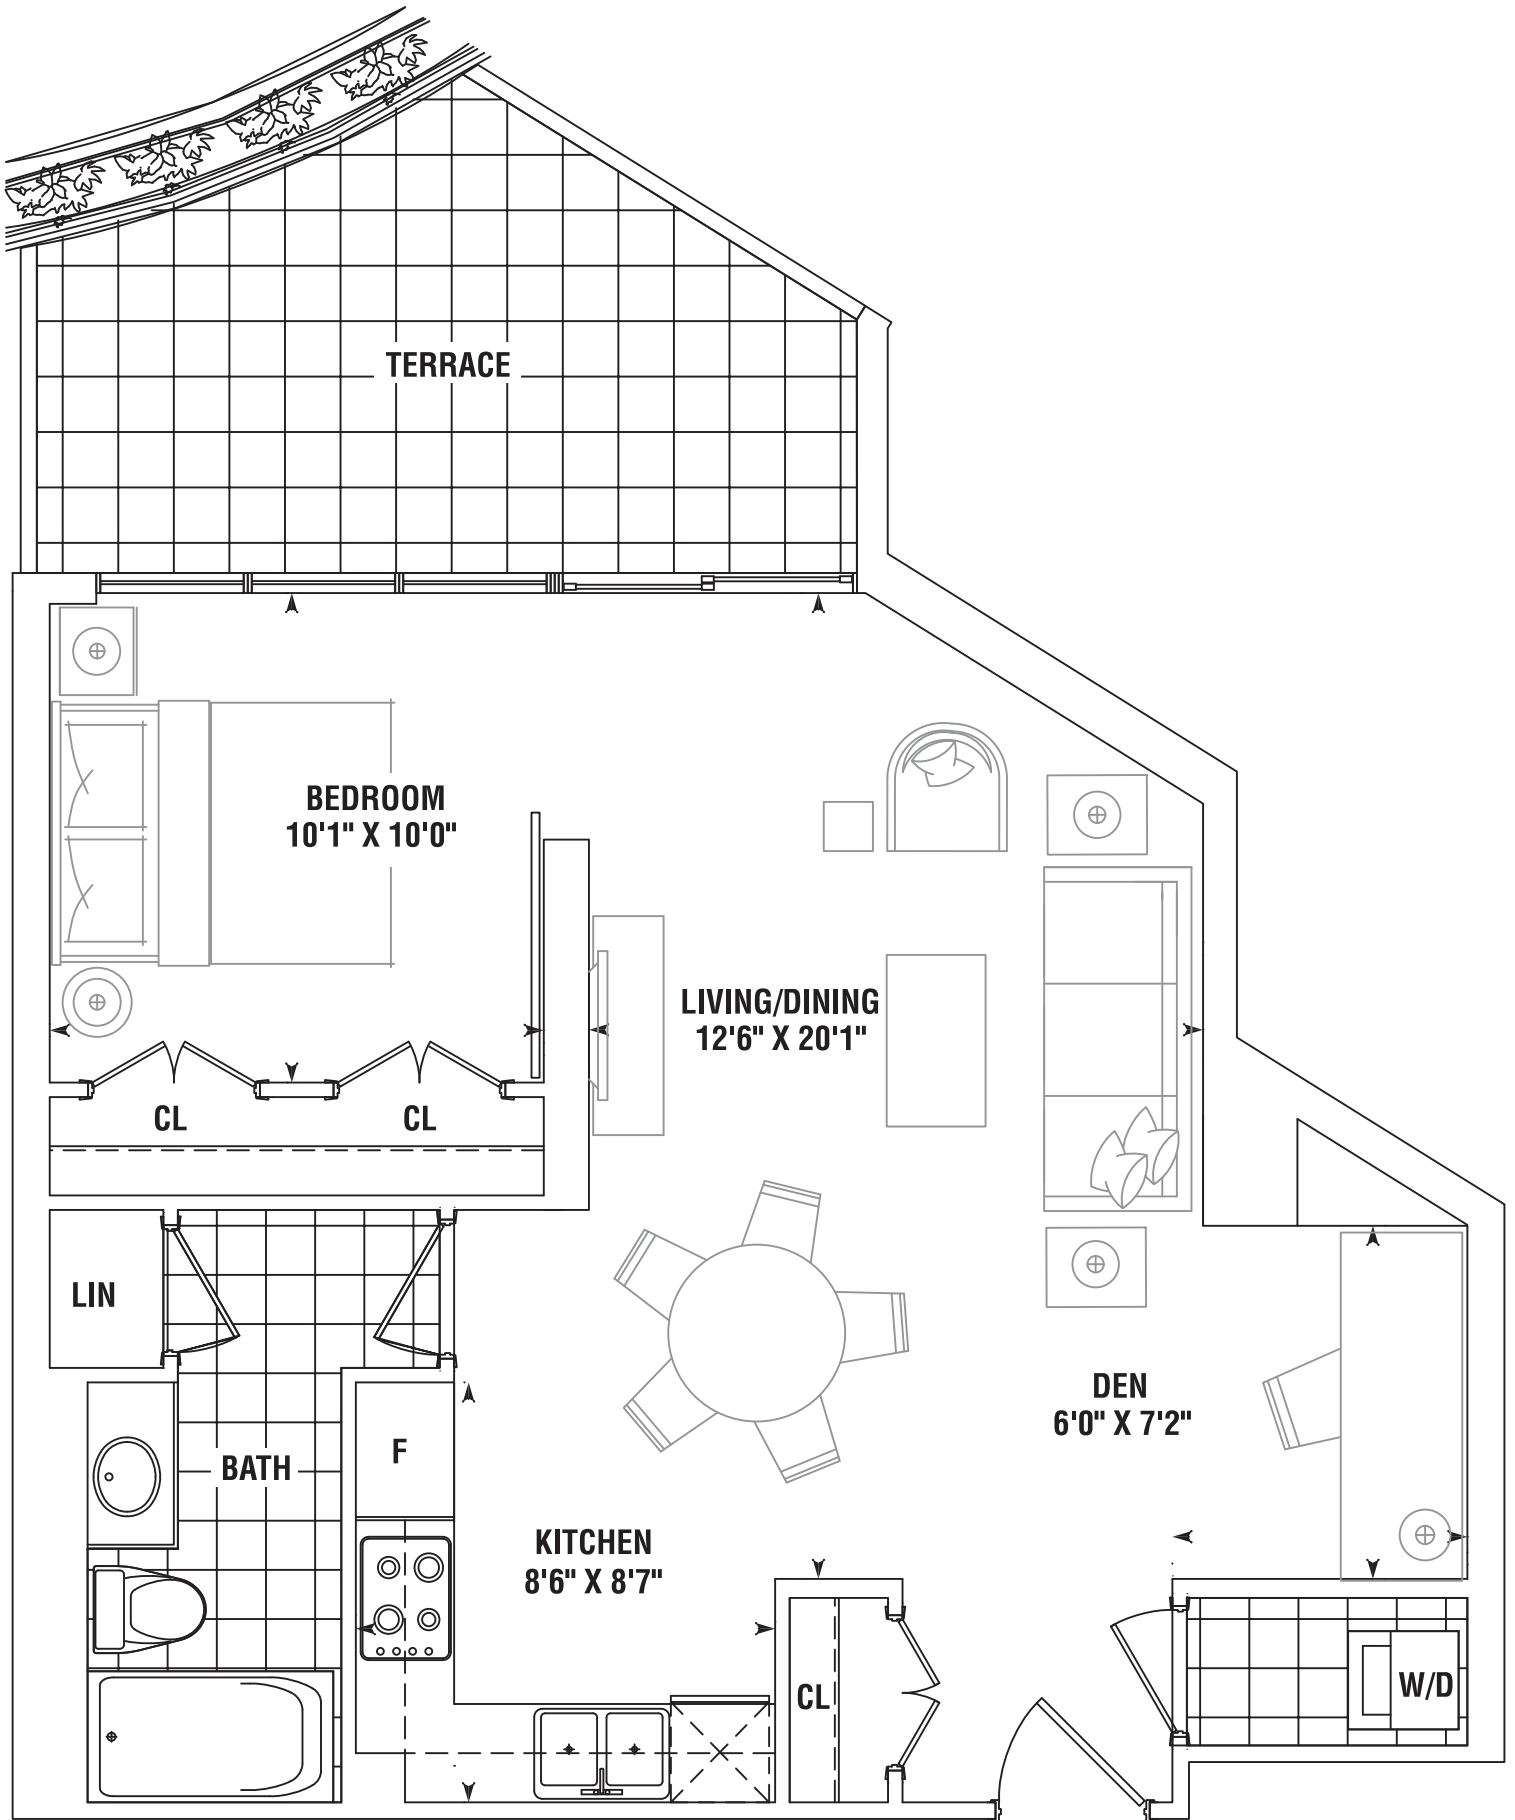

1 BEDROOM PLUS DEN
MELVILLE 667 SQ. FT.
 PLUS 184 SQ. FT. TERRACE

7TH FLOOR