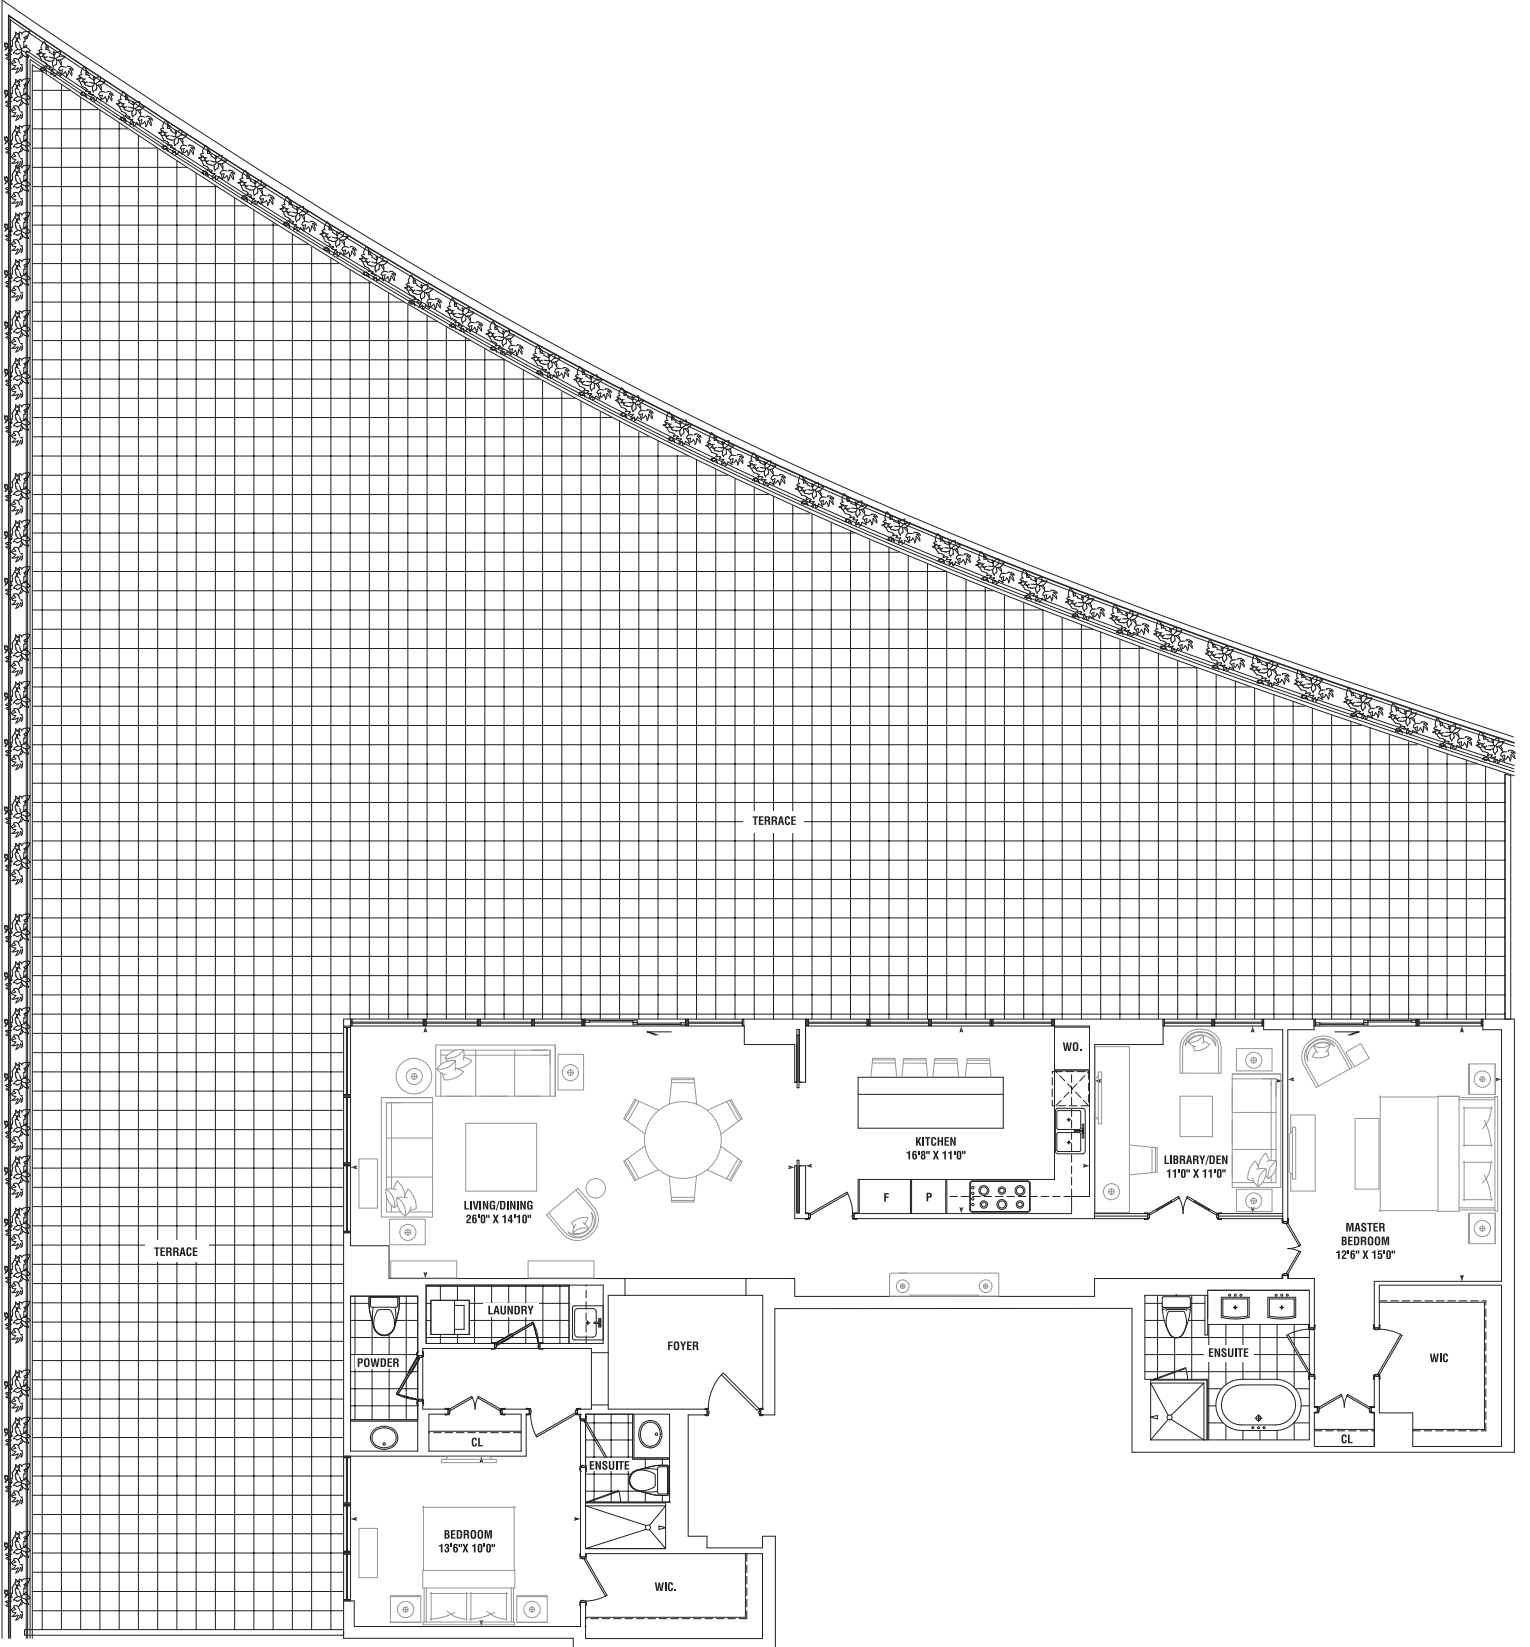

2 BEDROOM PLUS DEN

ROSSETTI 1790_{SQ. FT.}

PLUS 3396 SQ. FT. TERRACE

7TH FLOOR

Materials, specifications and floor plans are subject to change without notice. All floor plans are approximate dimensions. Actual usable floor space may vary from the stated floor area. E. & O.E.