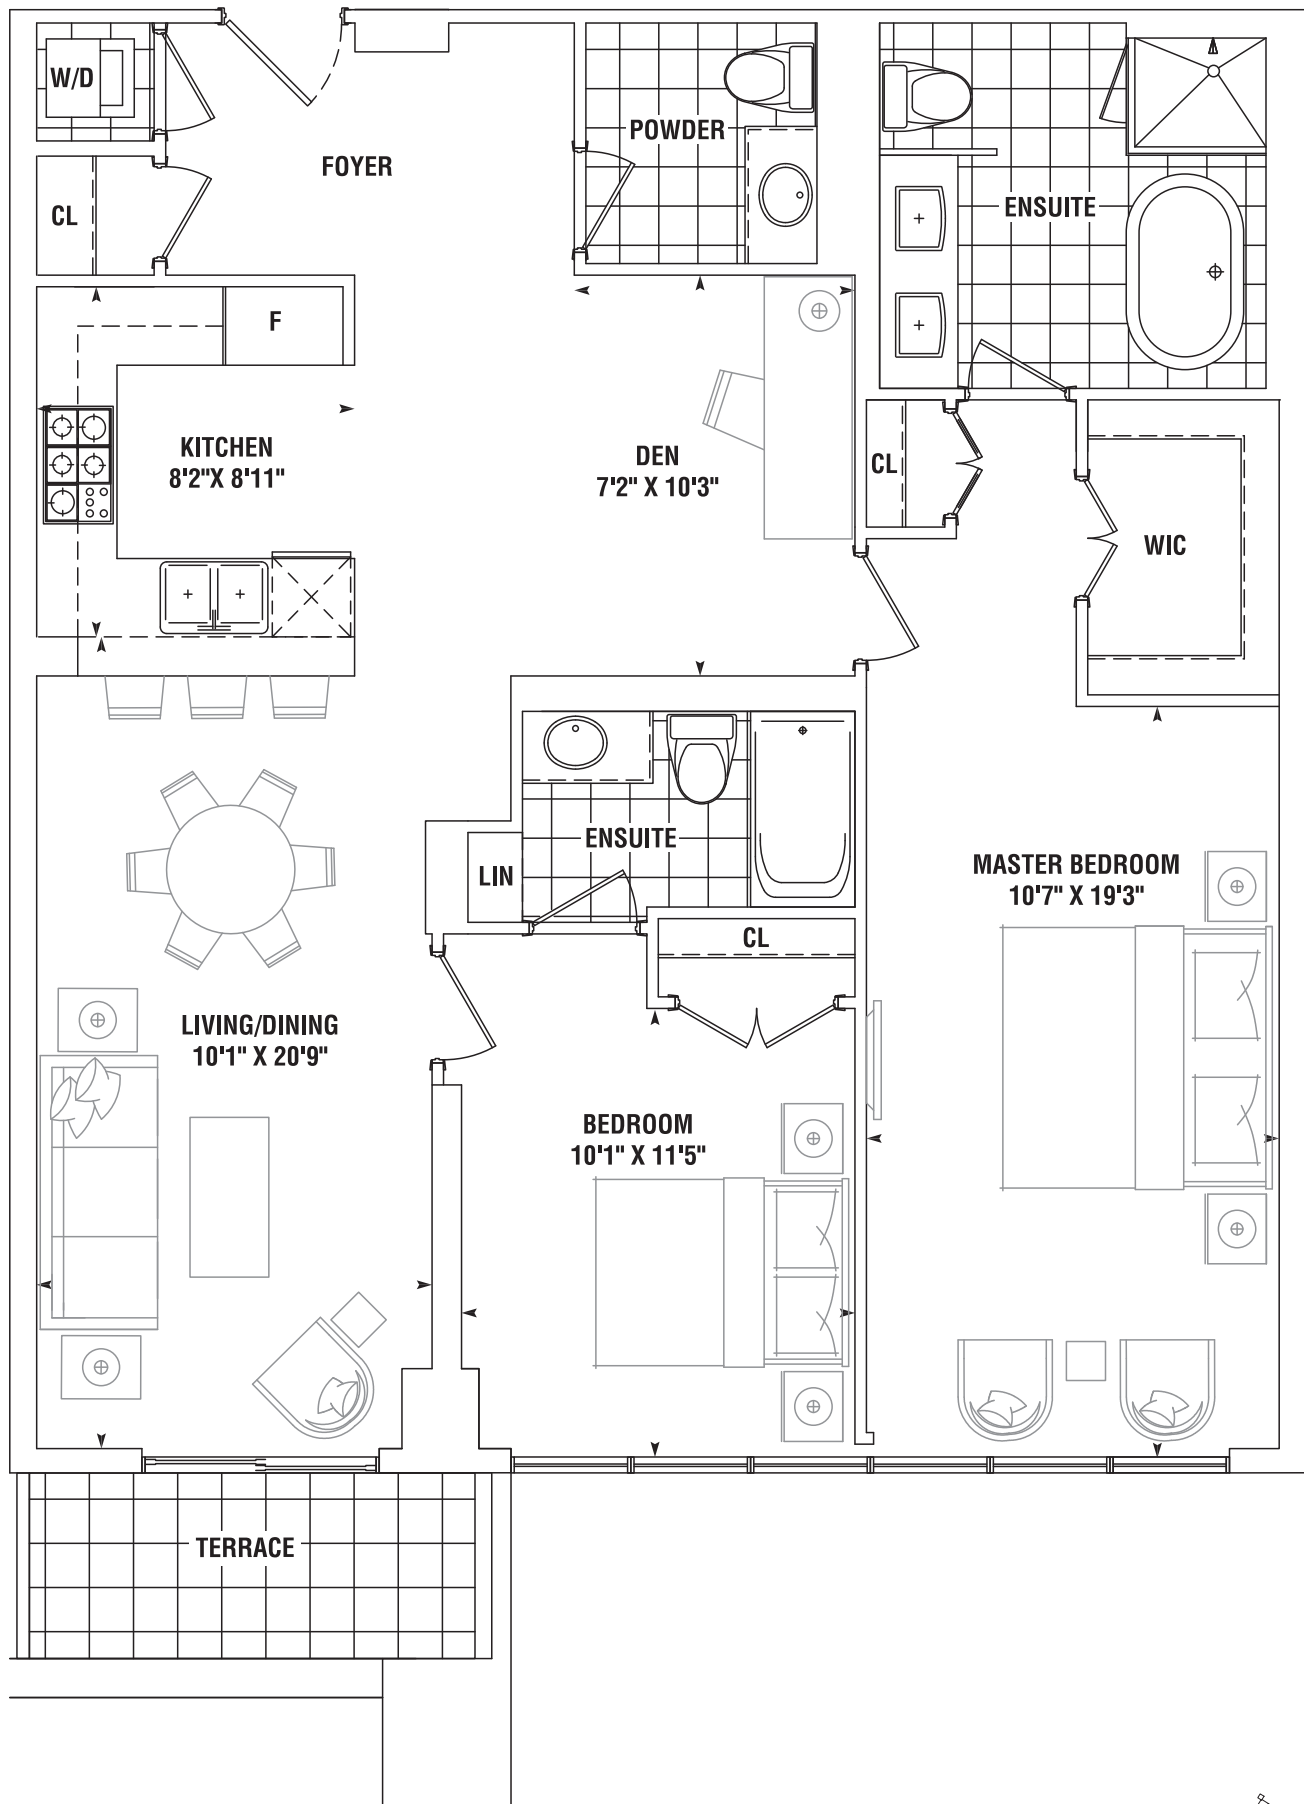

2 BEDROOM PLUS DEN

SCHOONER 1218^{SQ. FT.}

PLUS 57 SQ. FT. TERRACE

2ND FLOOR