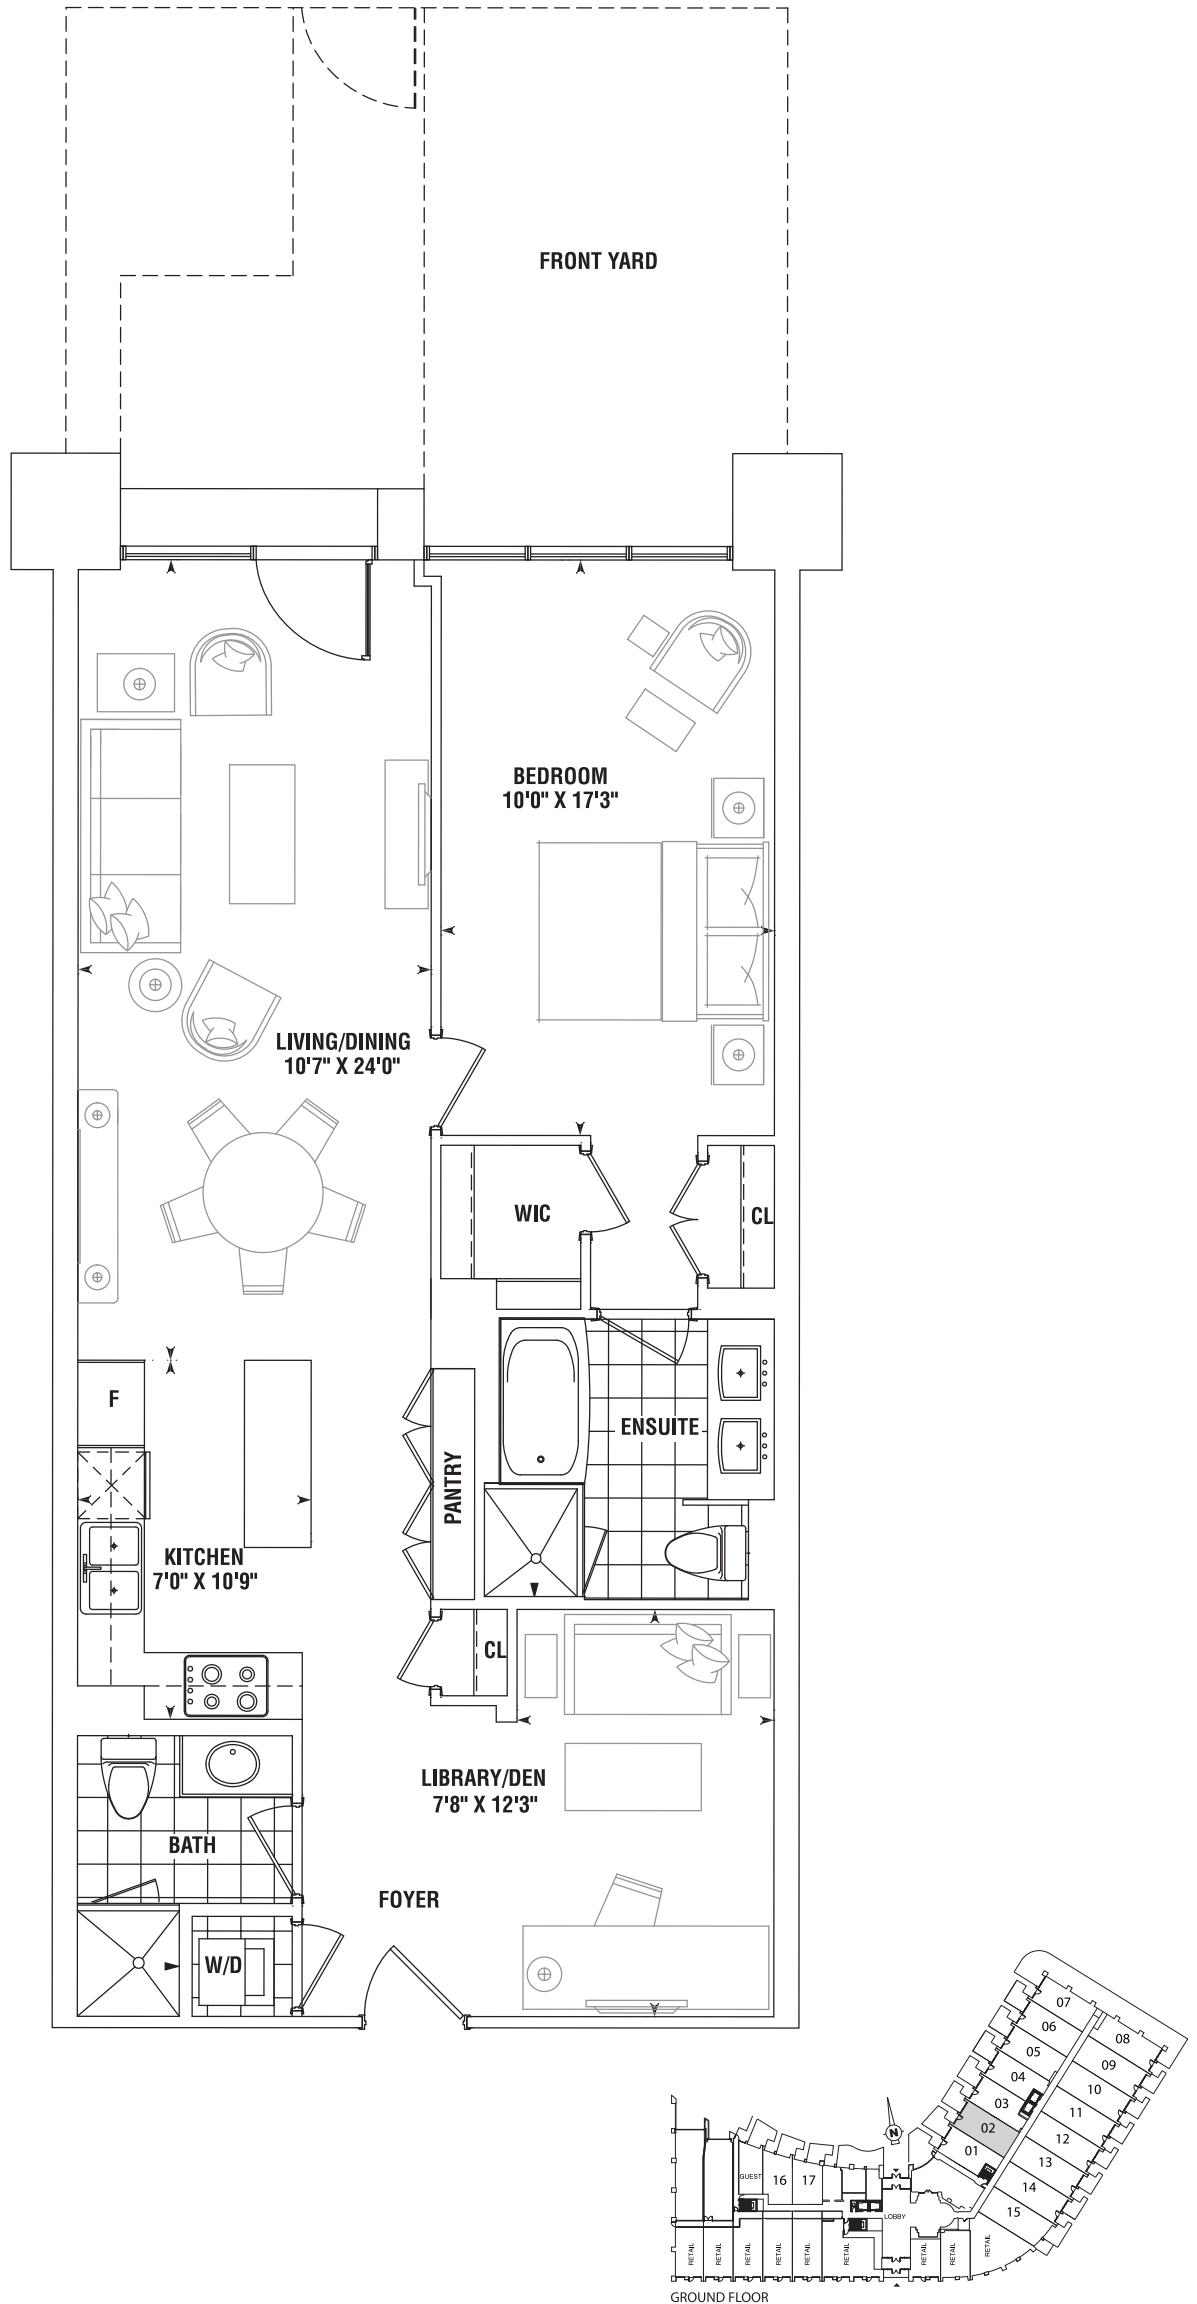

1 BEDROOM PLUS DEN

STEINBECK 974 SQ. FT.

PLUS 343 SQ. FT. FRONT YARD

GROUND FLOOR