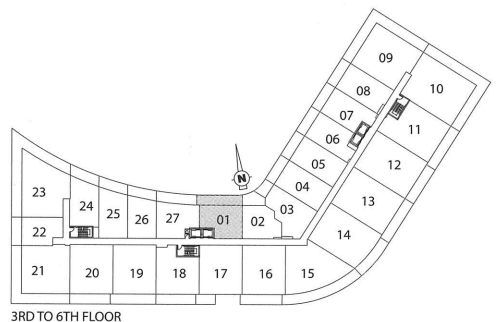

# 2 BEDROOM

# CRUISER 746<sup>SQ. FT.</sup>

PLUS 212 - 249 SQ. FT. TERRACE

3RD TO 6TH FLOOR