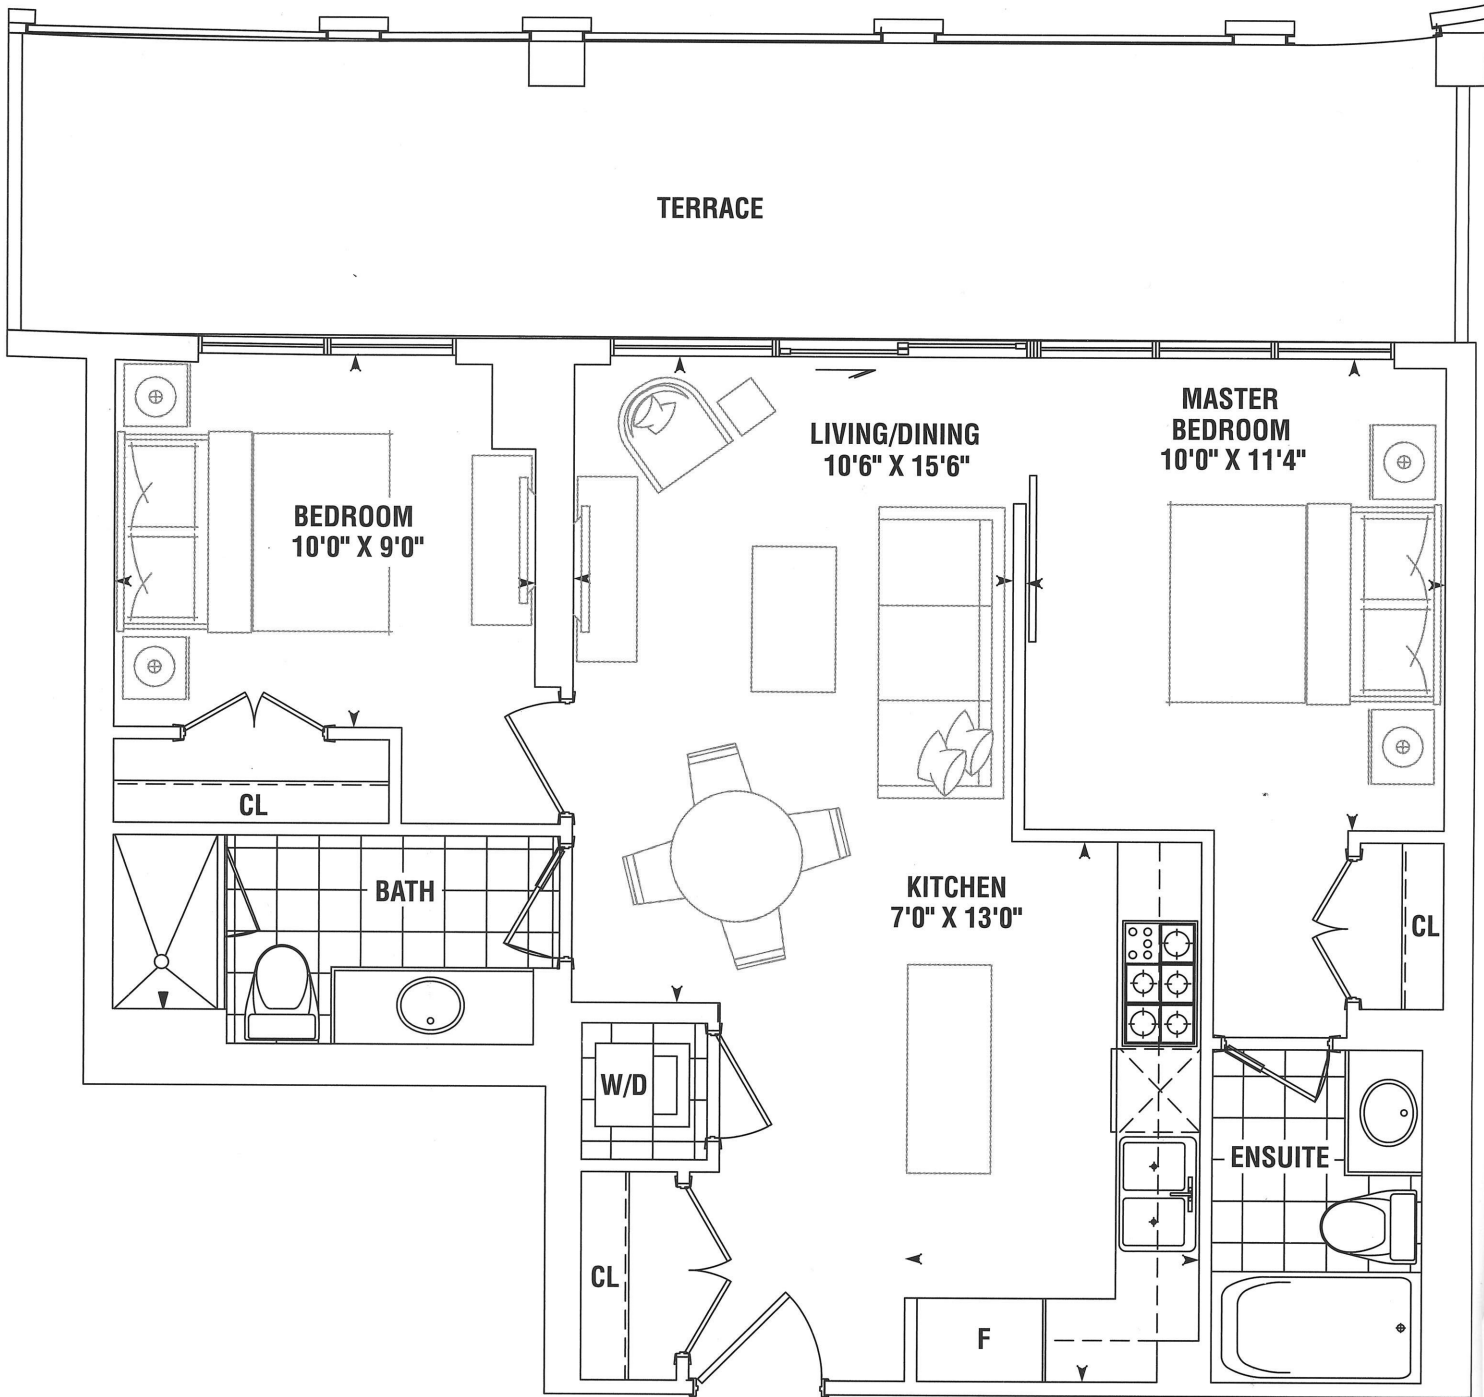

# 2 BEDROOM

# CRUISER 746<sup>SQ. FT.</sup>

PLUS 212 - 249 SQ. FT. TERRACE

3RD TO 6TH FLOOR