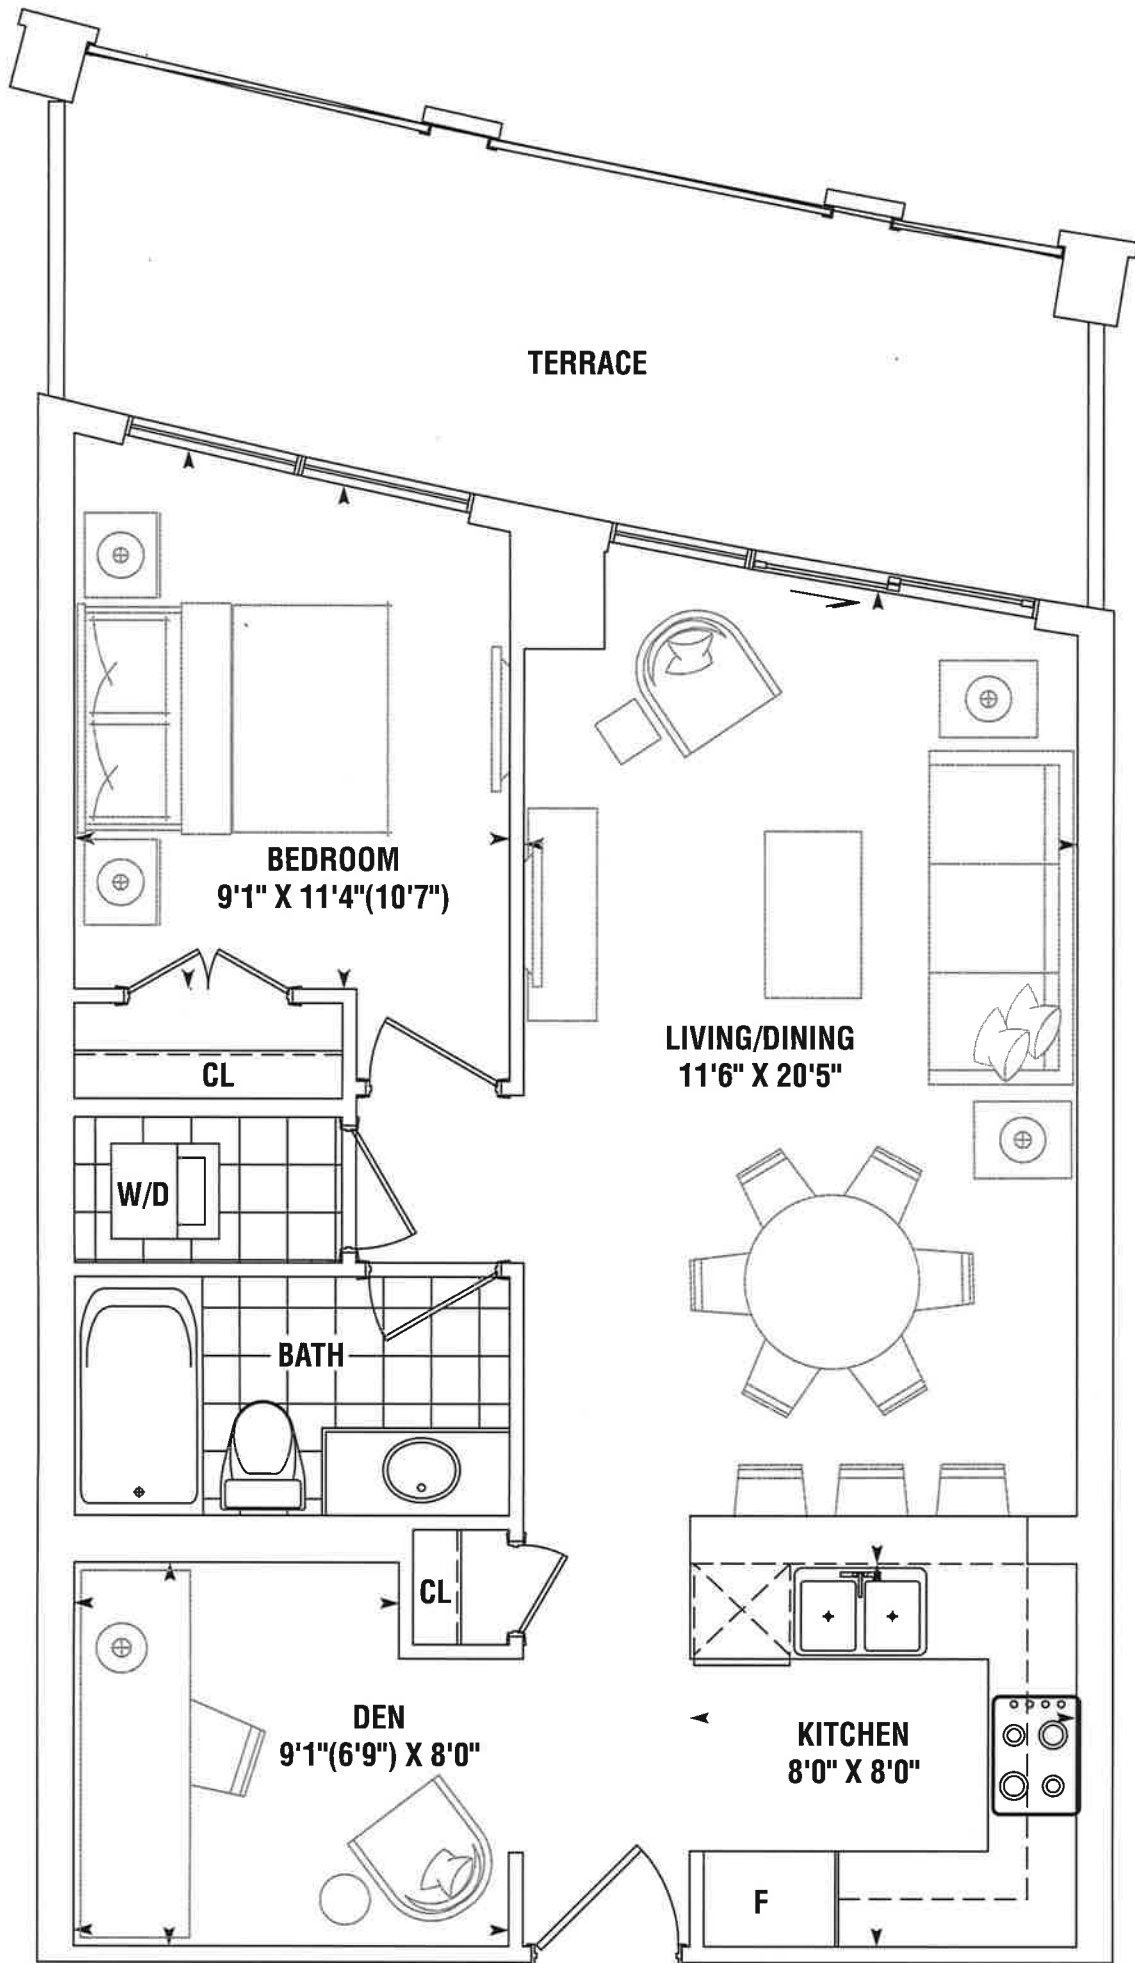

# 1 BEDROOM PLUS DEN

# BRIGANTINE 662<sup>SQ. FT.</sup>

PLUS 158 SQ. FT. TERRACE

3RD TO 6TH FLOOR