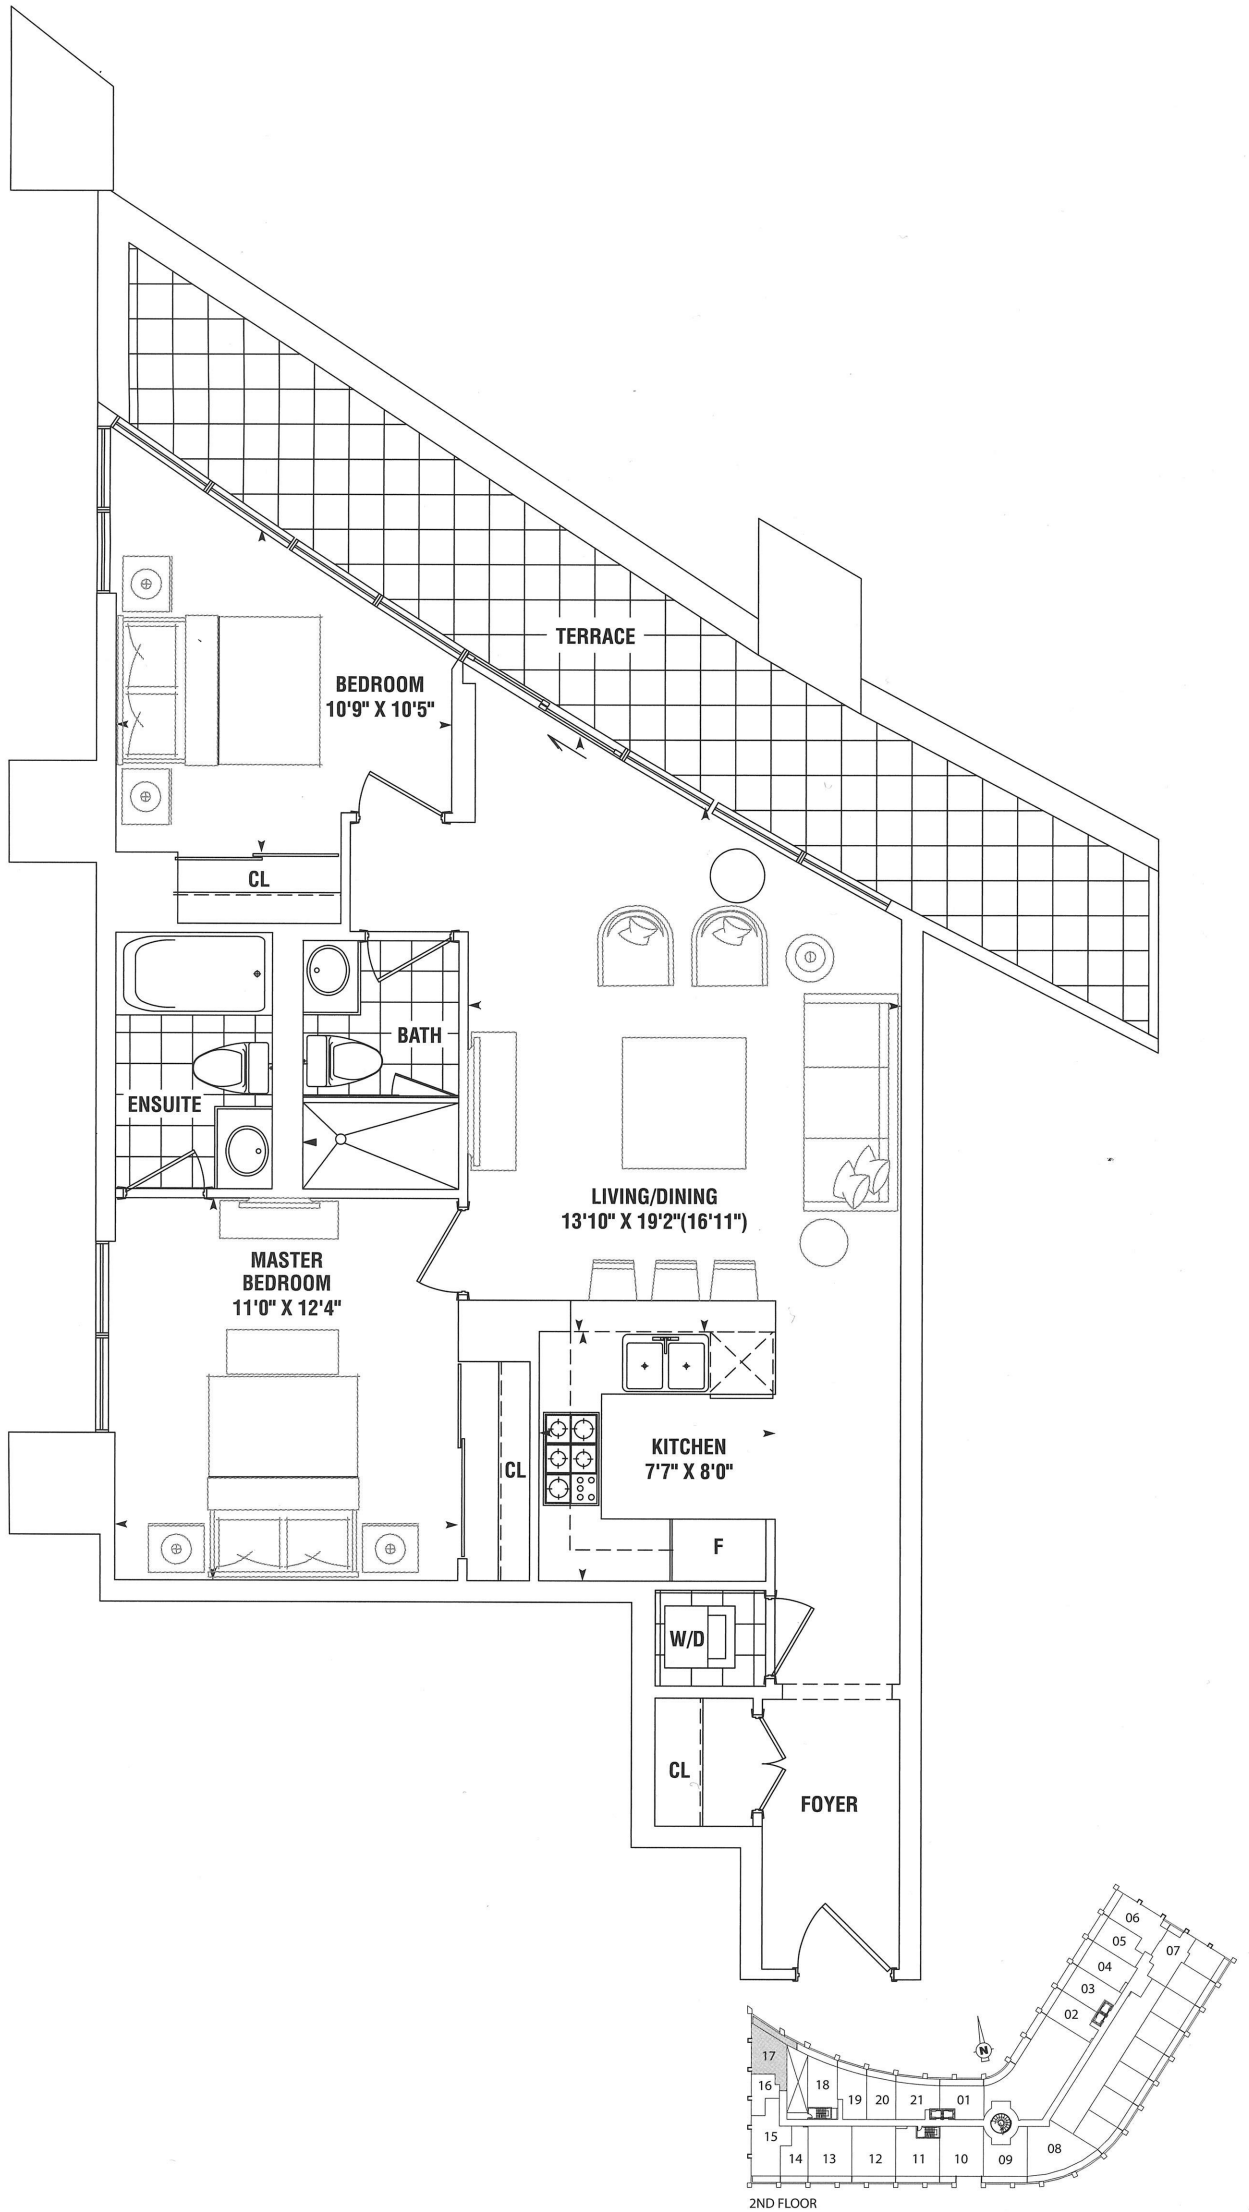

2 BEDROOM

# CHARTER 898 SQ. FT.

PLUS 182 SQ. FT. TERRACE

2ND FLOOR