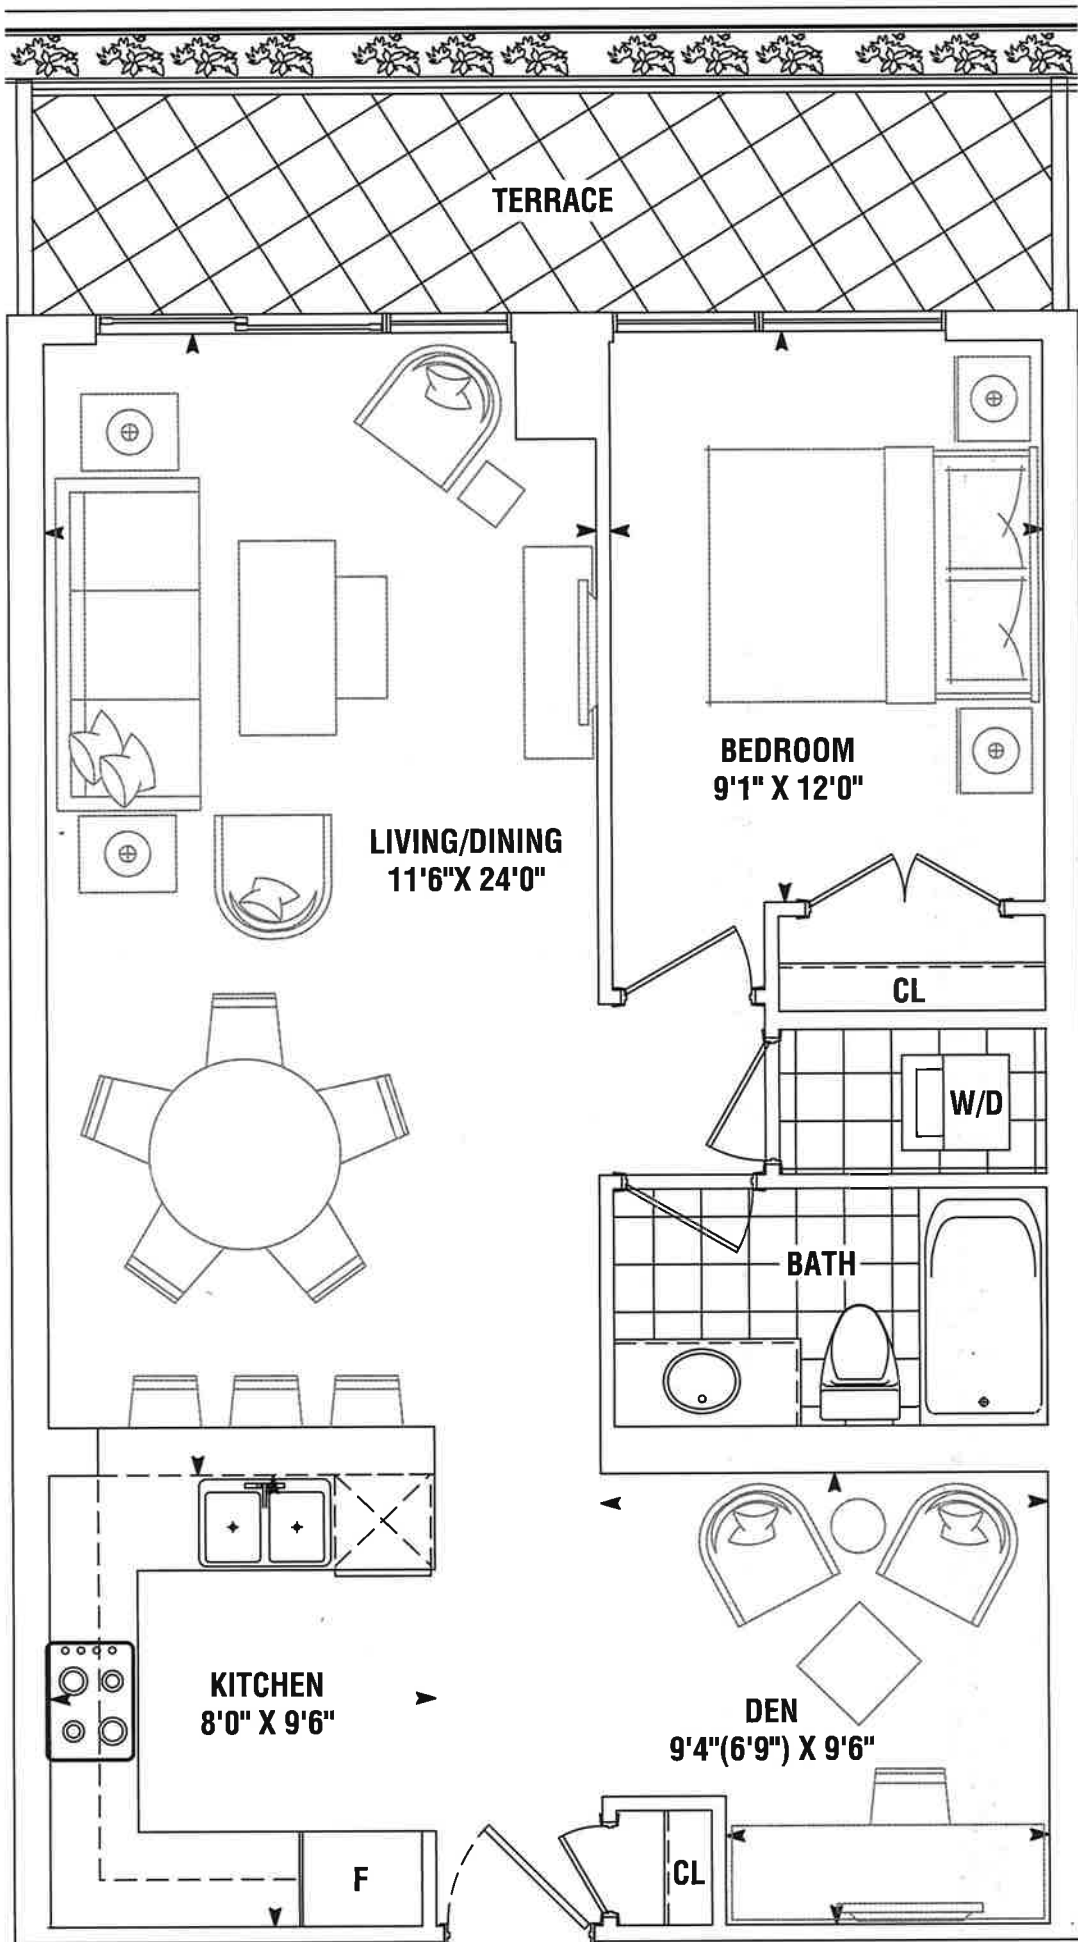

1 BEDROOM PLUS DEN

REEF 743_{SQ.FT.}

PLUS 100 SQ. FT. TERRACE

8TH FLOOR