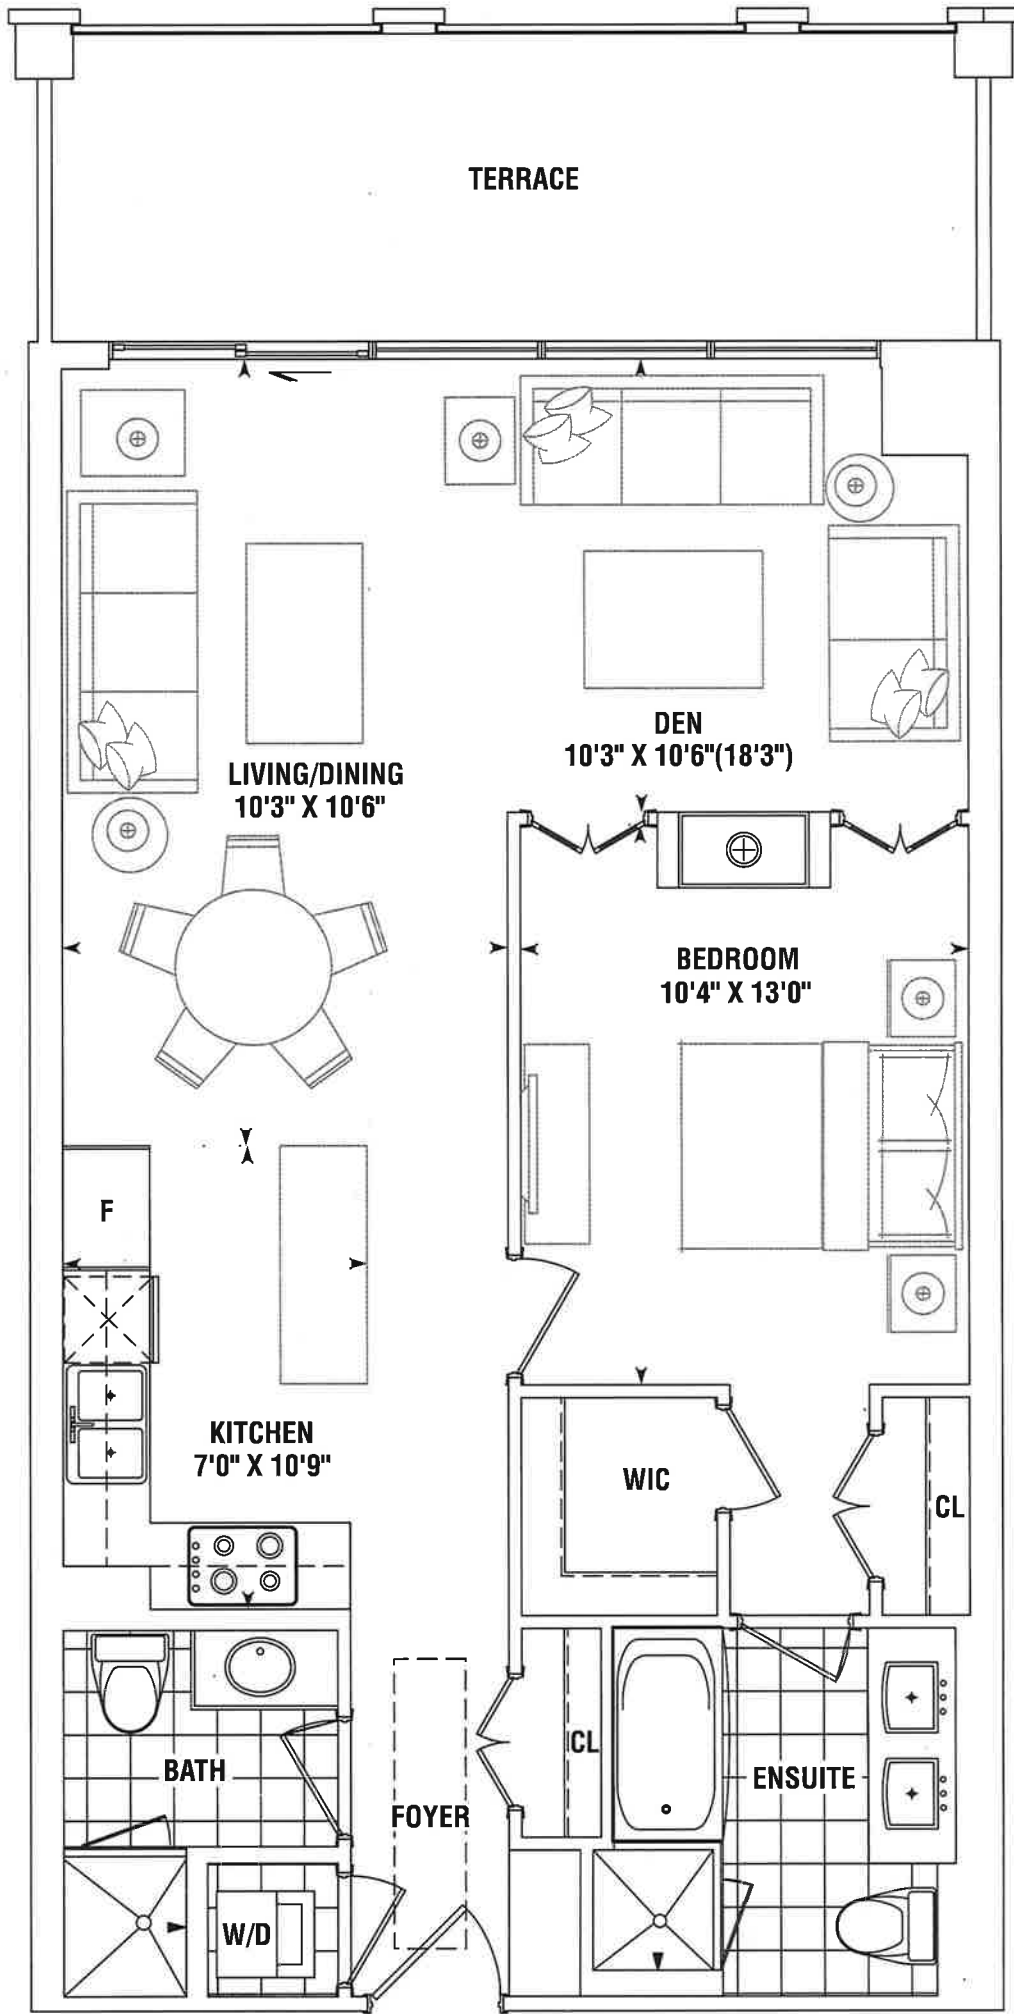

# 1 BEDROOM PLUS DEN

# SKIFF 838<sup>SQ. FT.</sup>

PLUS 155 SQ. FT. TERRACE

3RD TO 6TH FLOOR