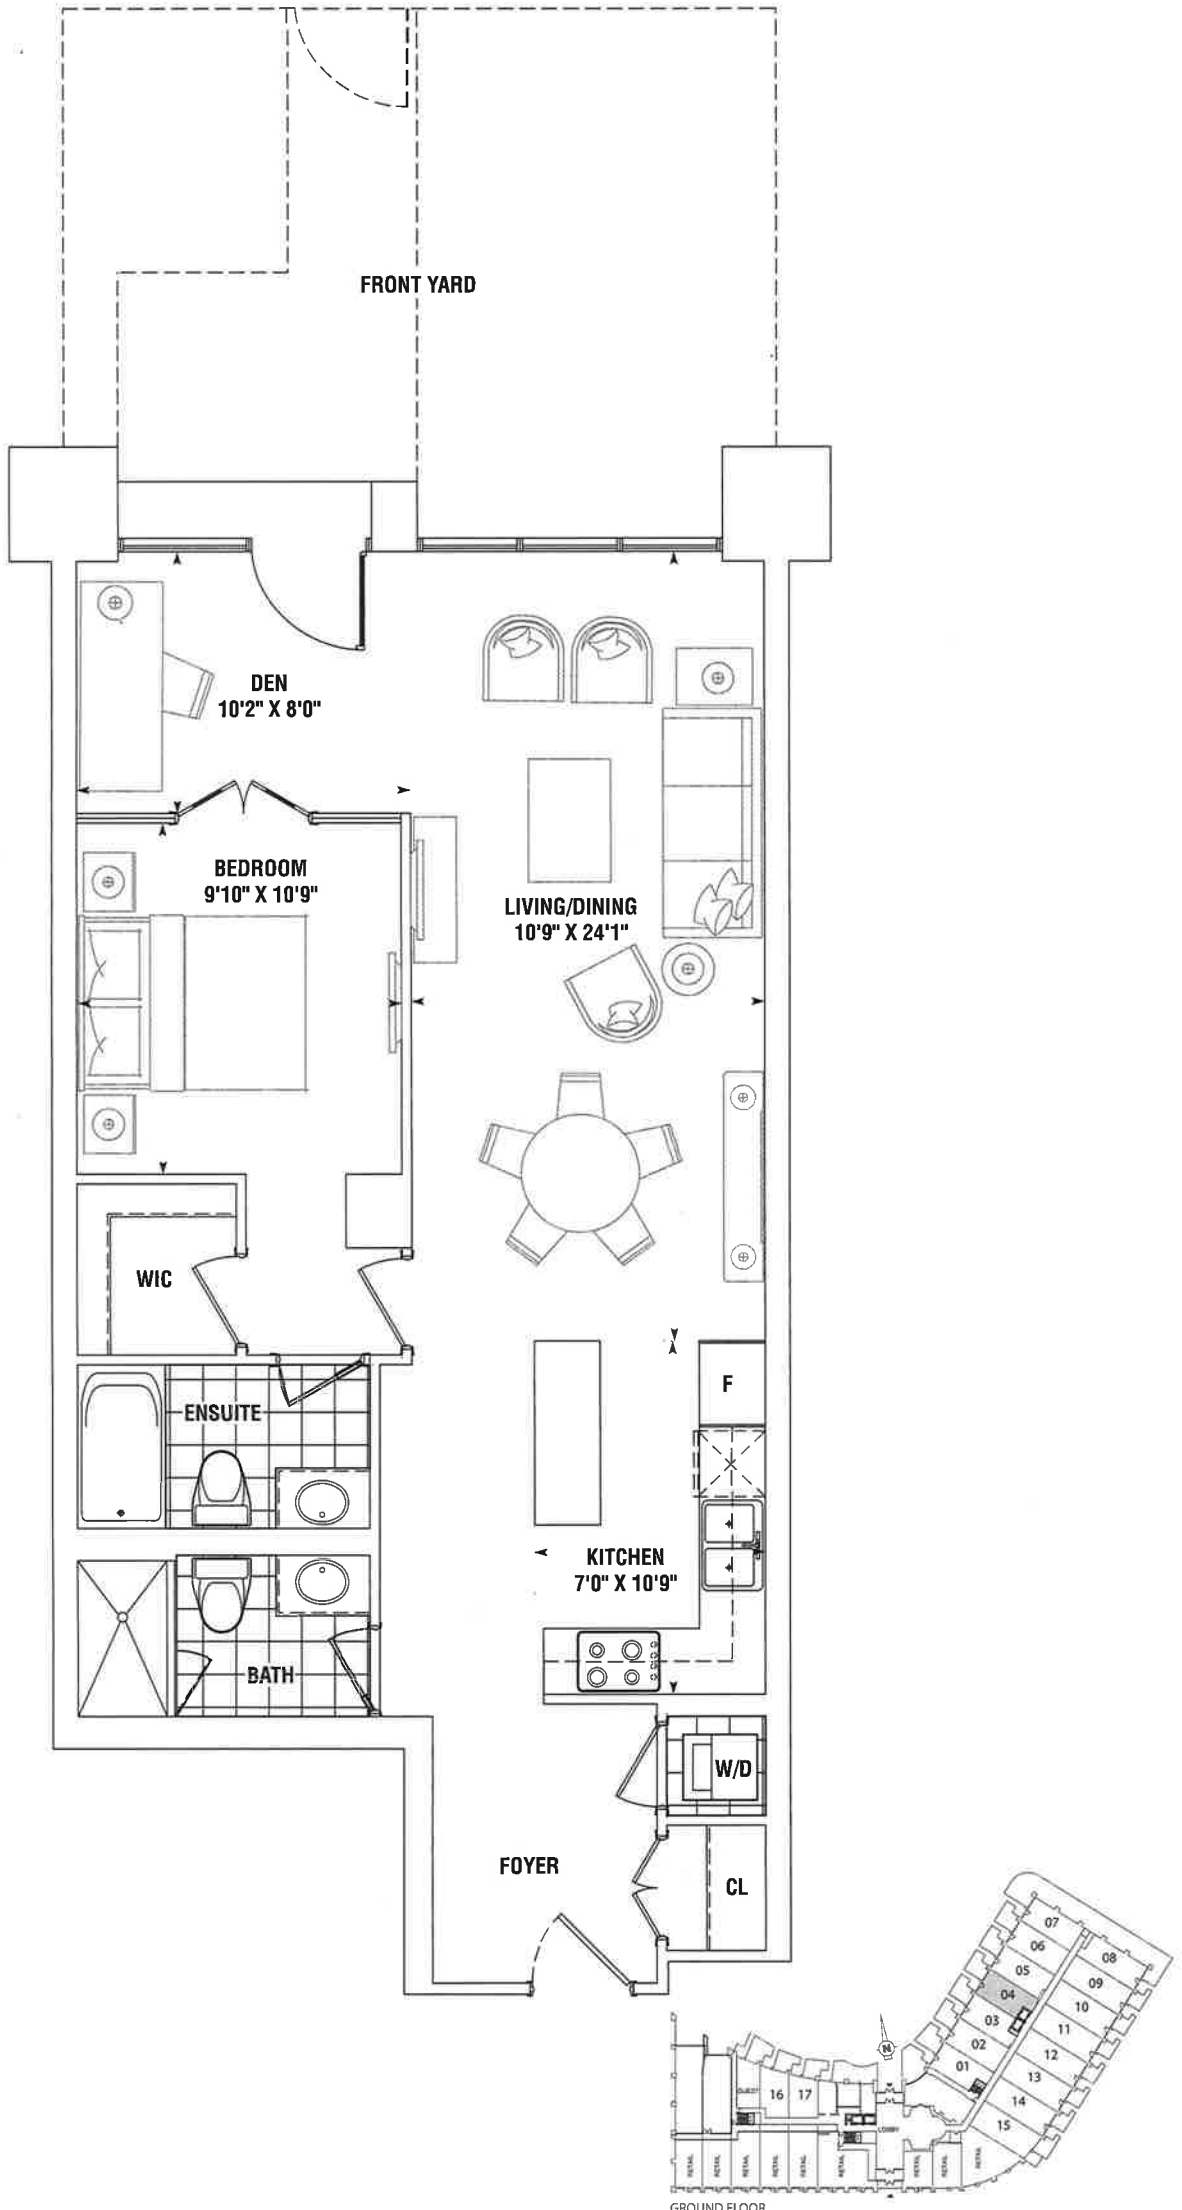

1 BEDROOM PLUS DEN

SMOLLETT 893_{SQ.FT.}

PLUS 338 SQ. FT. FRONT YARD

GROUND FLOOR

Materials, specifications and floor plans are subject to change without notice. All floor plans are approximate dimensions. Actual usable floor space may vary from the stated floor area. E. & O.E.