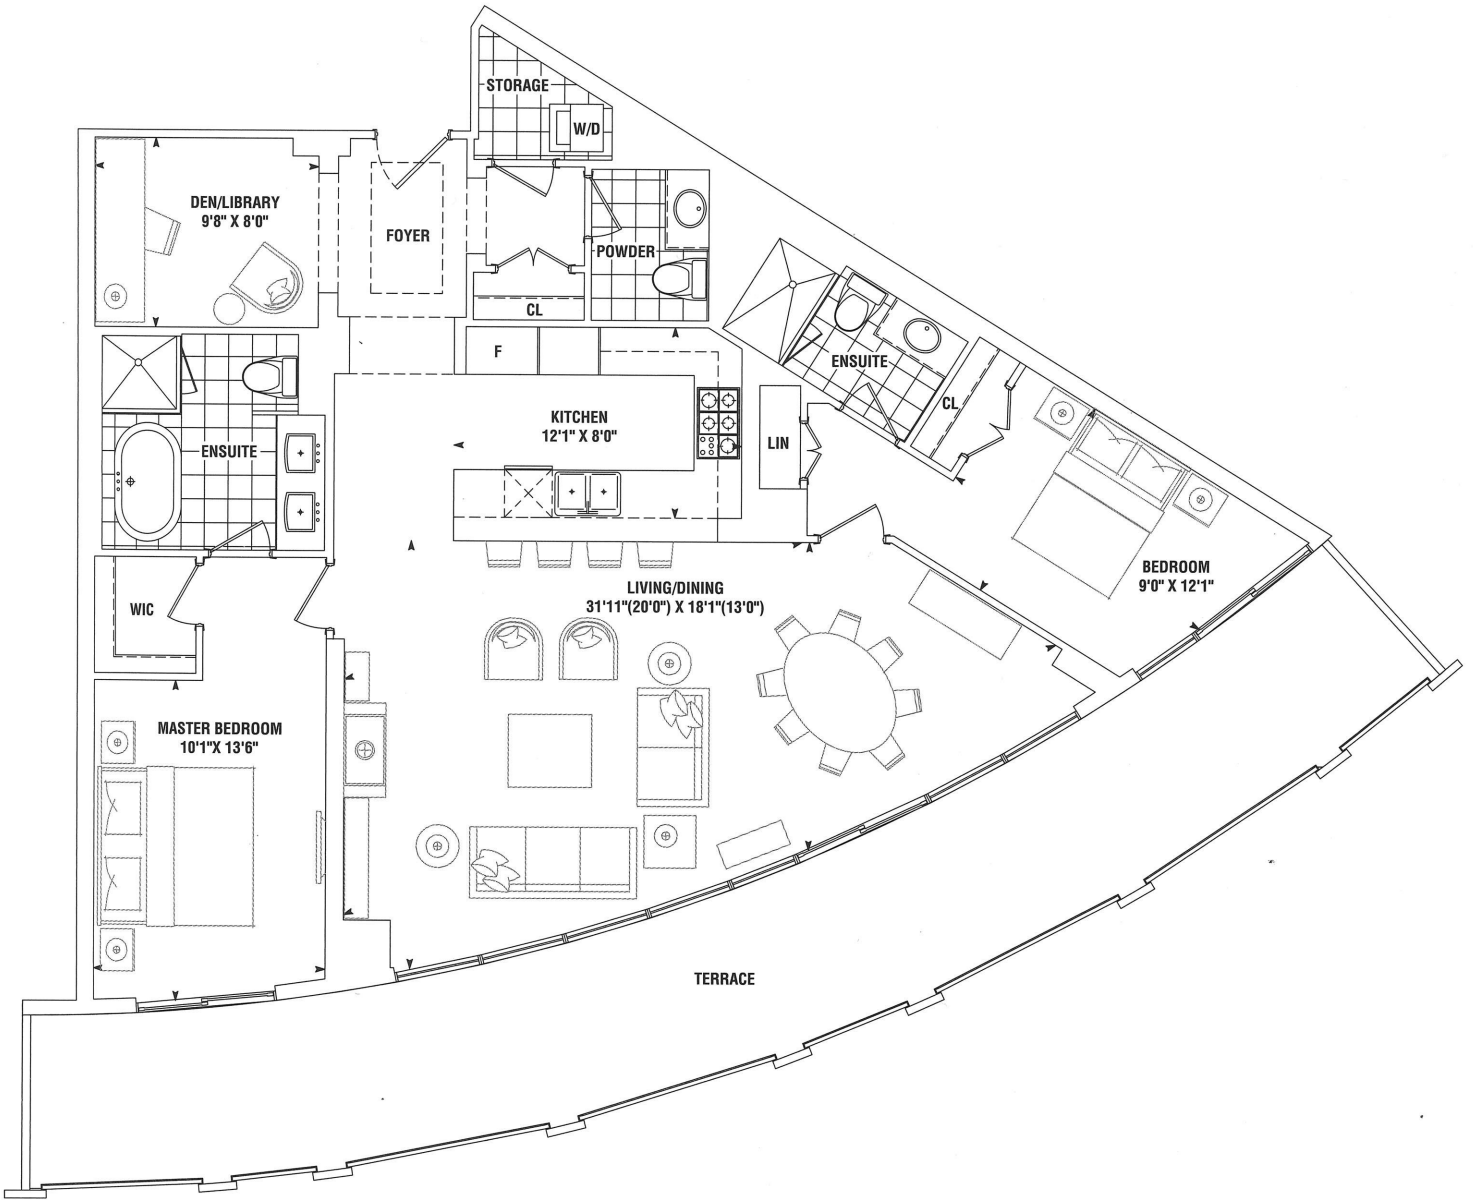

# 2 BEDROOM PLUS DEN

# FAERING 1394<sub>SQ. FT.</sub>

PLUS 440 - 444 SQ. FT. TERRACE

3RD TO 6TH FLOOR

Materials, specifications and floor plans are subject to change without notice. All floor plans are approximate dimensions. Actual usable floor space may vary from the stated floor area. E. & O.E.