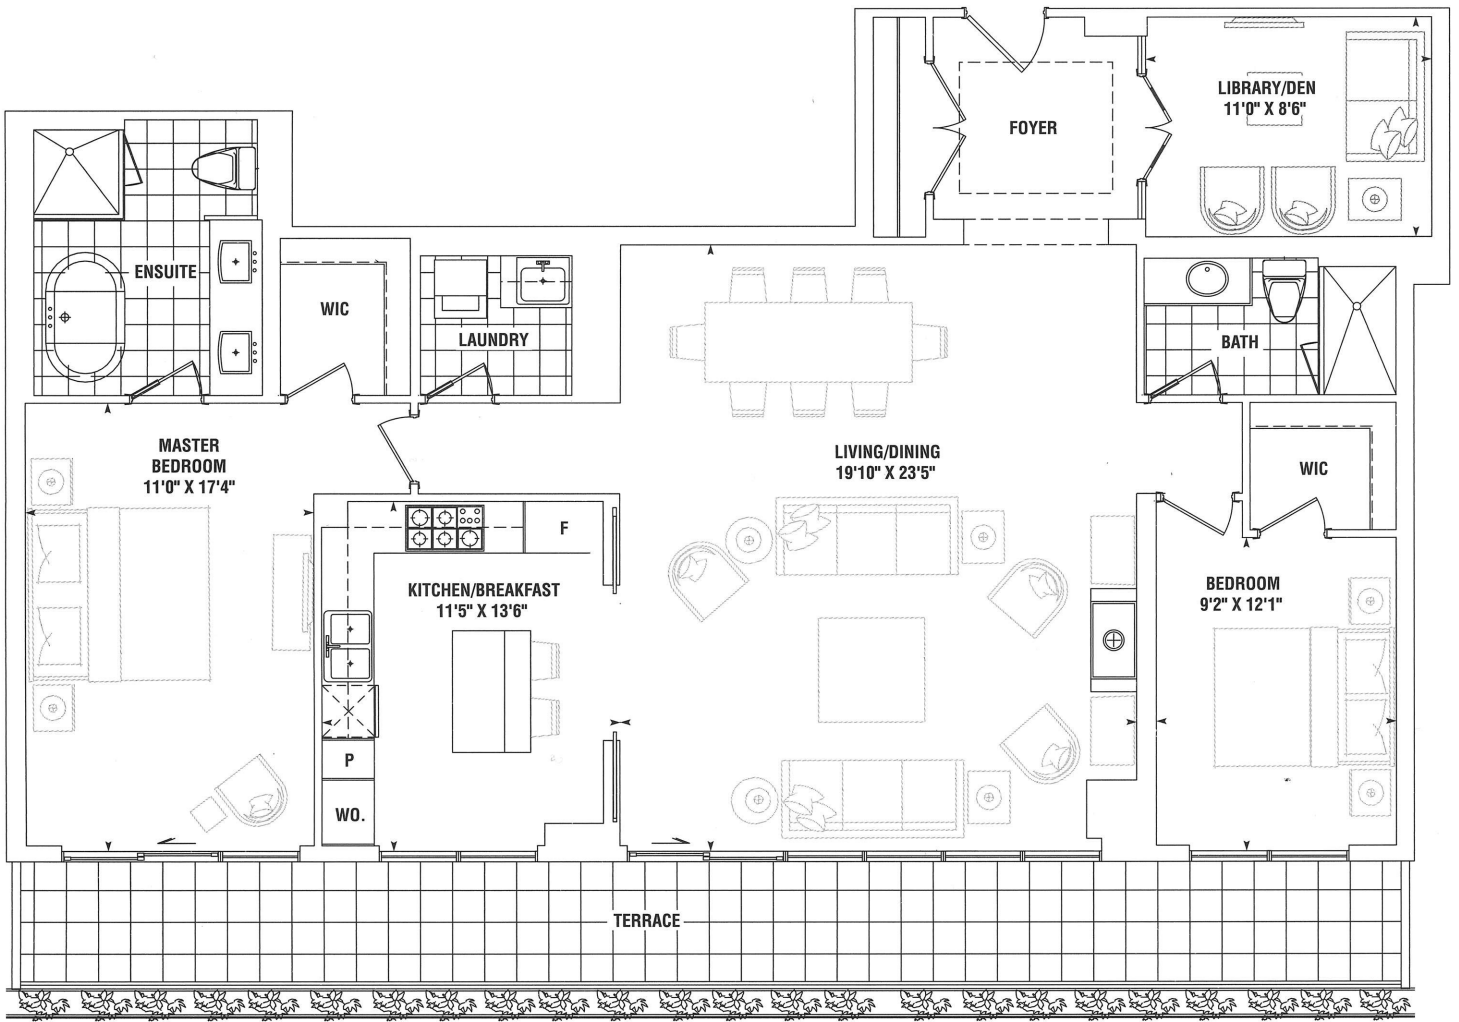

2 BEDROOM PLUS DEN

CAPTAIN 1569^{SQ. FT.}

PLUS 246 SQ. FT. TERRACE

8TH FLOOR